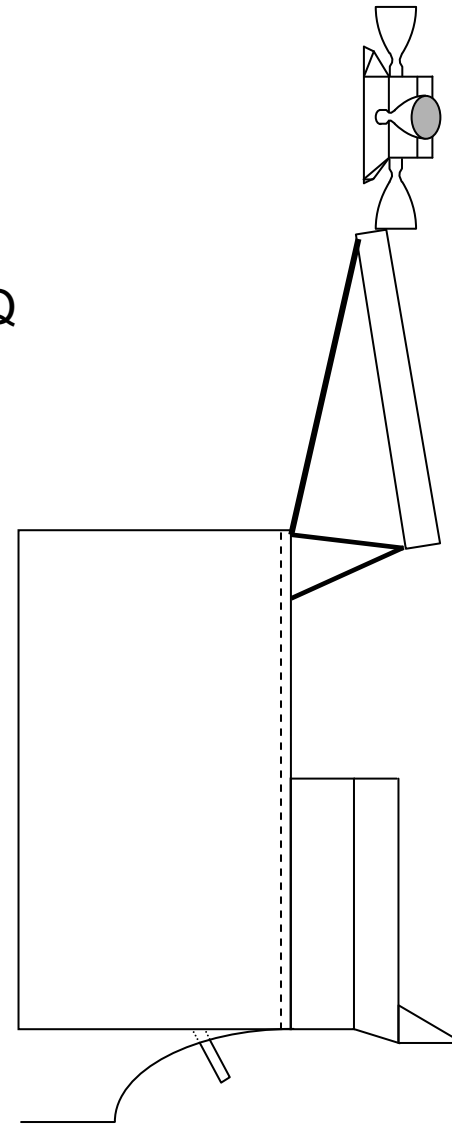

LM-5, Descent stage	
Drawn by : Vincent MEENS	
Date : March 2010	Scale : 1/24

LM-5, Descent stage	
Drawn by : Vincent MEENS	
Date : March 2010	Scale : 1/24

Wrong SEQ

LM-5, Descent stage	
Drawn by : Vincent MEENS	
Date : March 2010	Scale : 1/24

Right SEQ

LM-5, Descent stage	
Drawn by : Vincent MEENS	
Date : March 2010	Scale : 1/24