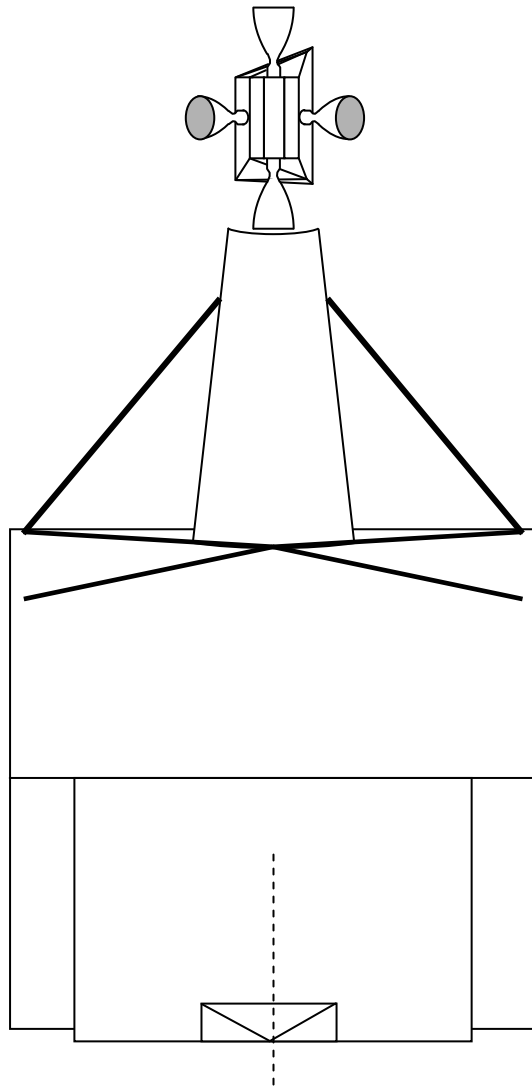

LM-5, Descent stage	
Drawn by : Vincent MEENS	
Date : March 2010	Scale : 1/24

LM-5, Descent stage	
Drawn by : Vincent MEENS	
Date : March 2010	Scale : 1/24

Wrong SEQ

LM-5, Descent stage	
Drawn by : Vincent MEENS	
Date : March 2010	Scale : 1/24

Right SEQ

LM-5, Descent stage	
Drawn by : Vincent MEENS	
Date : March 2010	Scale : 1/24