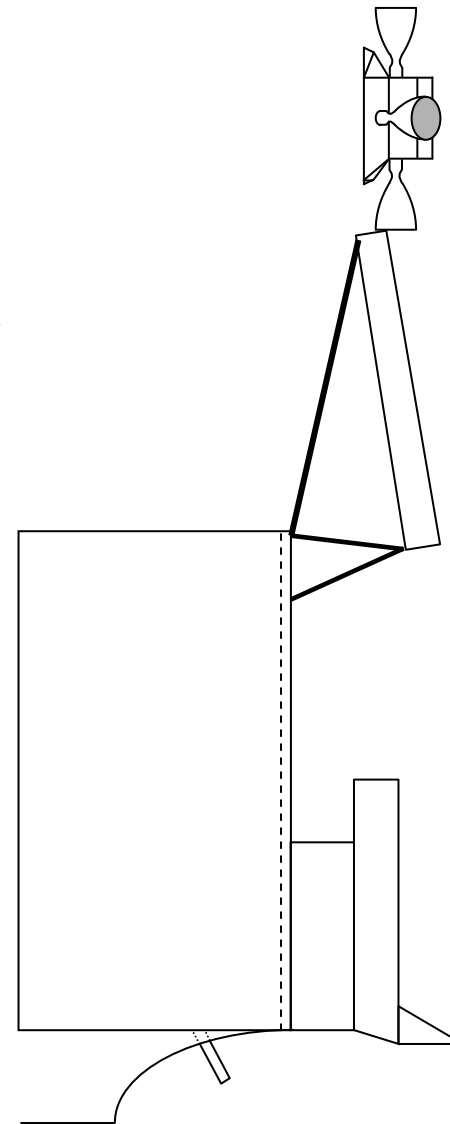

LM-5, Descent stage	
Drawn by : Vincent MEENS	
Date : March 2010	Scale : 1/24

LM-5, Descent stage	
Drawn by : Vincent MEENS	
Date : March 2010	Scale : 1/24

Wrong SEQ

LM-5, Descent stage	
Drawn by : Vincent MEENS	
Date : March 2010	Scale : 1/24

Right SEQ

LM-5, Descent stage	
Drawn by : Vincent MEENS	
Date : March 2010	Scale : 1/24