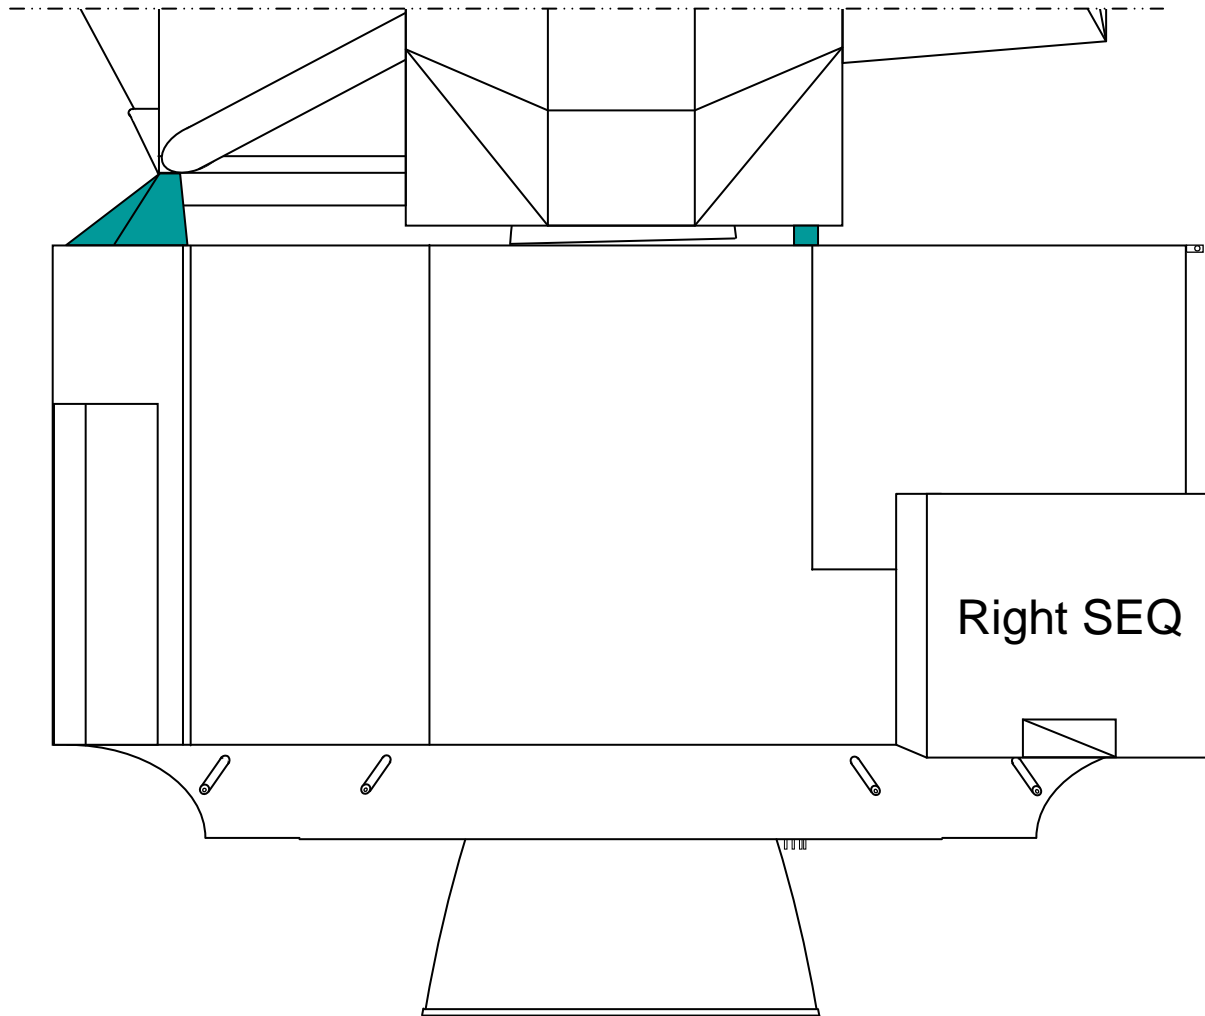

LM-5, Descent stage	
Drawn by : Vincent MEENS	
Date : March 2010	Scale : 1/24

LM-5, Descent stage	
Drawn by : Vincent MEENS	
Date : March 2010	Scale : 1/24

Wrong SEQ

LM-5, Descent stage	
Drawn by : Vincent MEENS	
Date : March 2010	Scale : 1/24

Right SEQ

LM-5, Descent stage	
Drawn by : Vincent MEENS	
Date : March 2010	Scale : 1/24