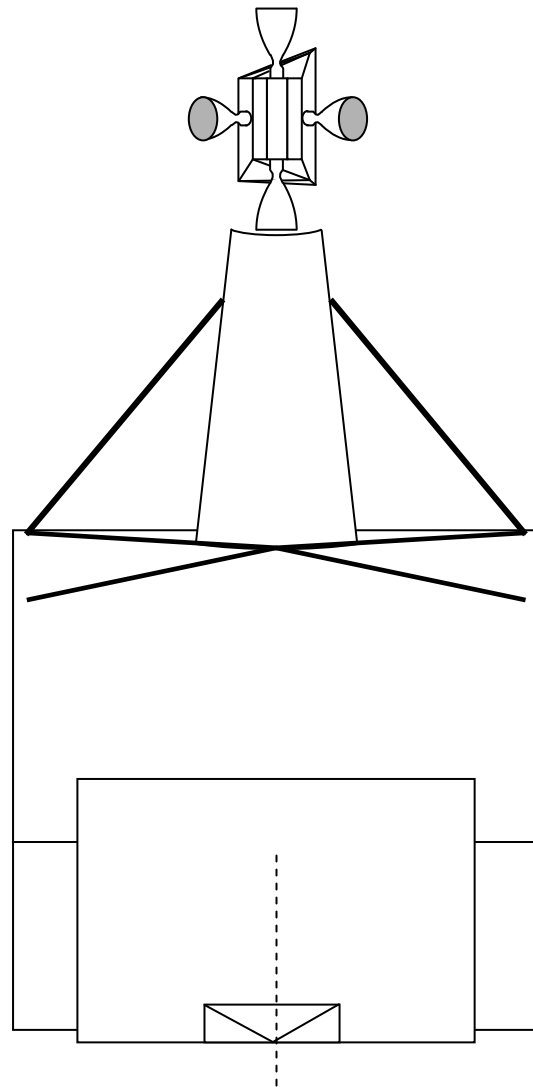

LM-5, Descent stage	
Drawn by : Vincent MEENS	
Date : March 2010	Scale : 1/24

LM-5, Descent stage	
Drawn by : Vincent MEENS	
Date : March 2010	Scale : 1/24

Wrong SEQ

LM-5, Descent stage	
Drawn by : Vincent MEENS	
Date : March 2010	Scale : 1/24

Right SEQ

LM-5, Descent stage	
Drawn by : Vincent MEENS	
Date : March 2010	Scale : 1/24