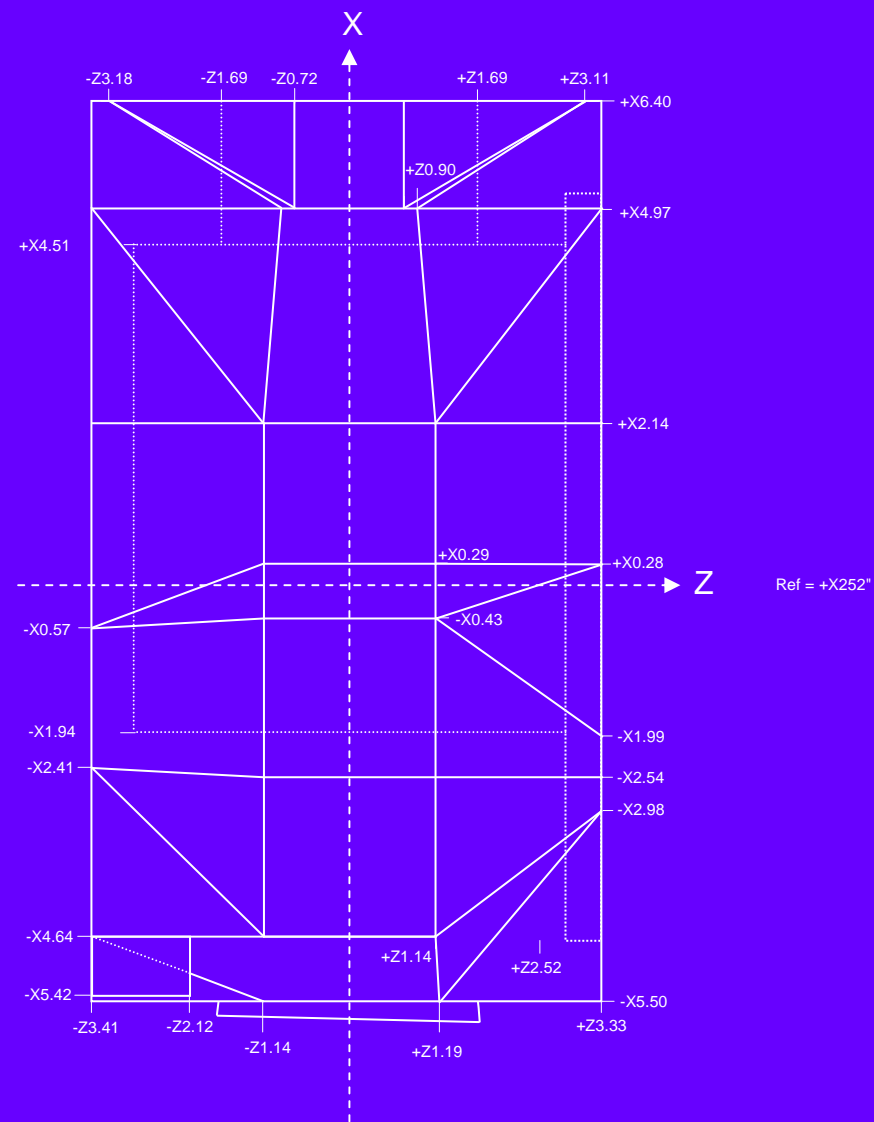

# LM-5 Mid Section Blueprint

LM-5, Ascent stage mid-section  
X-Y front cross section

Drawn by : Vincent MEENS

Date : December 2006

Scale : 1/24

**LM-5, Ascent stage mid-section  
X-Y front cross section**

**Drawn by : Vincent MEENS**

**Date : December 2006**

**Scale : 1/24**

**LM-5, Ascent stage mid-section  
X-Y back cross section**

**Drawn by : Vincent MEENS**

**Date : December 2006**

**Scale : 1/24**

Left side

Right side

LM-5, Ascent stage mid-section  
X-Z side cross sections

Drawn by : Vincent MEENS

Date : December 2006

Scale : 1/24