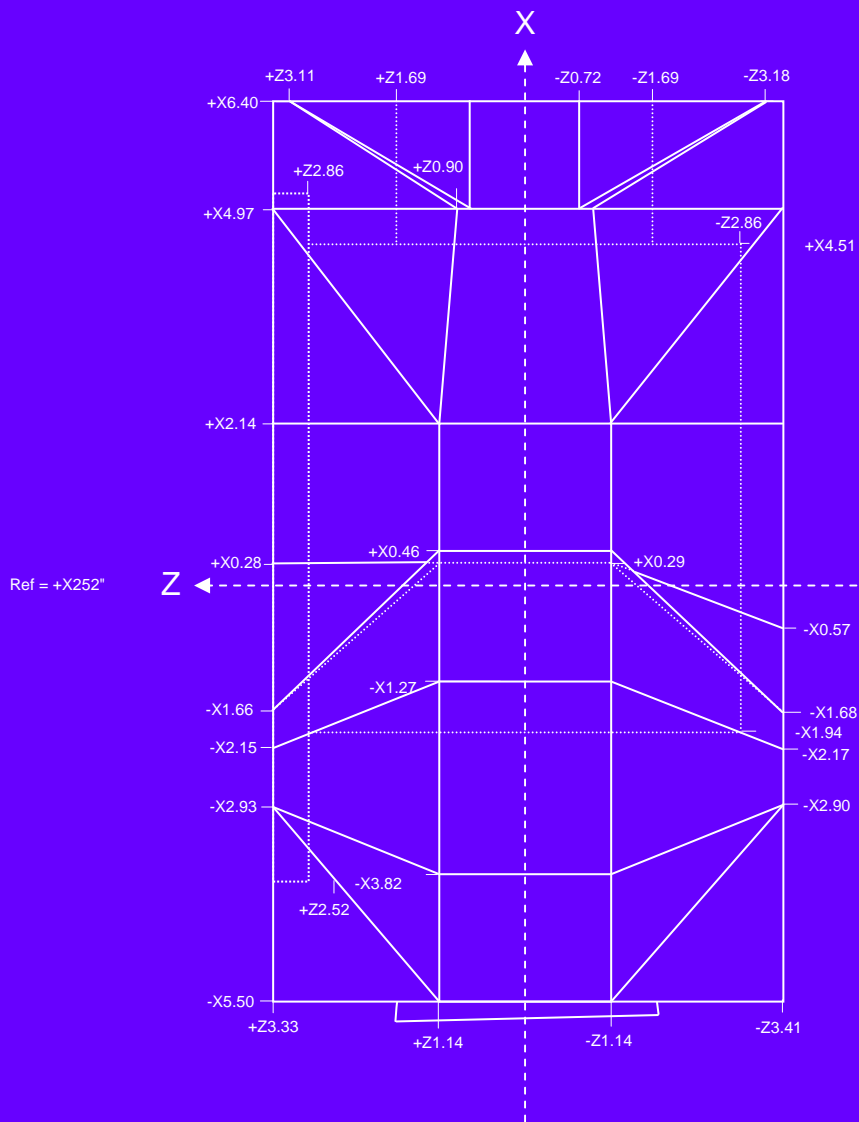

# LM-5 Mid Section Blueprint

LM-5, Ascent stage mid-section  
X-Y front cross section

Drawn by : Vincent MEENS

Date : December 2006

Scale : 1/24

**LM-5, Ascent stage mid-section  
X-Y front cross section**

**Drawn by : Vincent MEENS**

**Date : December 2006**

**Scale : 1/24**

**LM-5, Ascent stage mid-section  
X-Y back cross section**

**Drawn by : Vincent MEENS**

**Date : December 2006**

**Scale : 1/24**

Left side

Right side

LM-5, Ascent stage mid-section  
X-Z side cross sections

Drawn by : Vincent MEENS

Date : December 2006

Scale : 1/24