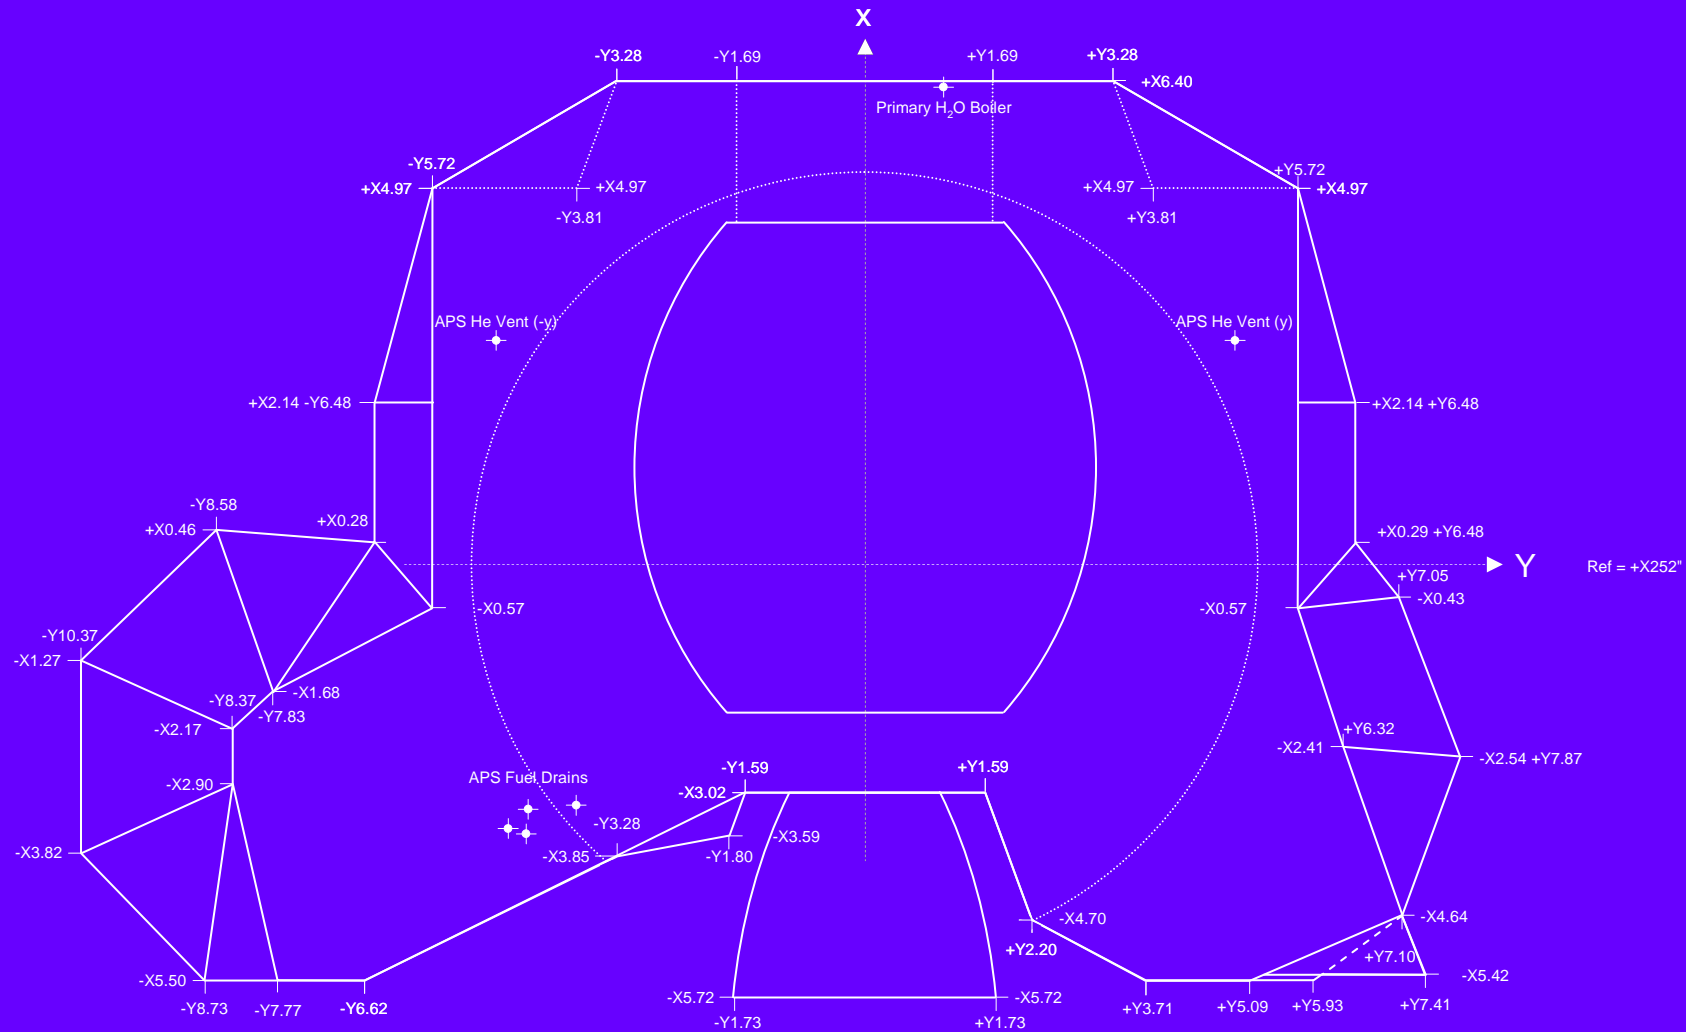

# LM-5 Mid Section Blueprint

LM-5, Ascent stage mid-section  
X-Y front cross section

Drawn by : Vincent MEENS

Date : December 2006

Scale : 1/24

**LM-5, Ascent stage mid-section  
X-Y front cross section**

**Drawn by : Vincent MEENS**

**Date : December 2006**

**Scale : 1/24**

**LM-5, Ascent stage mid-section  
X-Y back cross section**

**Drawn by : Vincent MEENS**

**Date : December 2006**

**Scale : 1/24**

Left side

Right side

LM-5, Ascent stage mid-section  
X-Z side cross sections

Drawn by : Vincent MEENS

Date : December 2006

Scale : 1/24