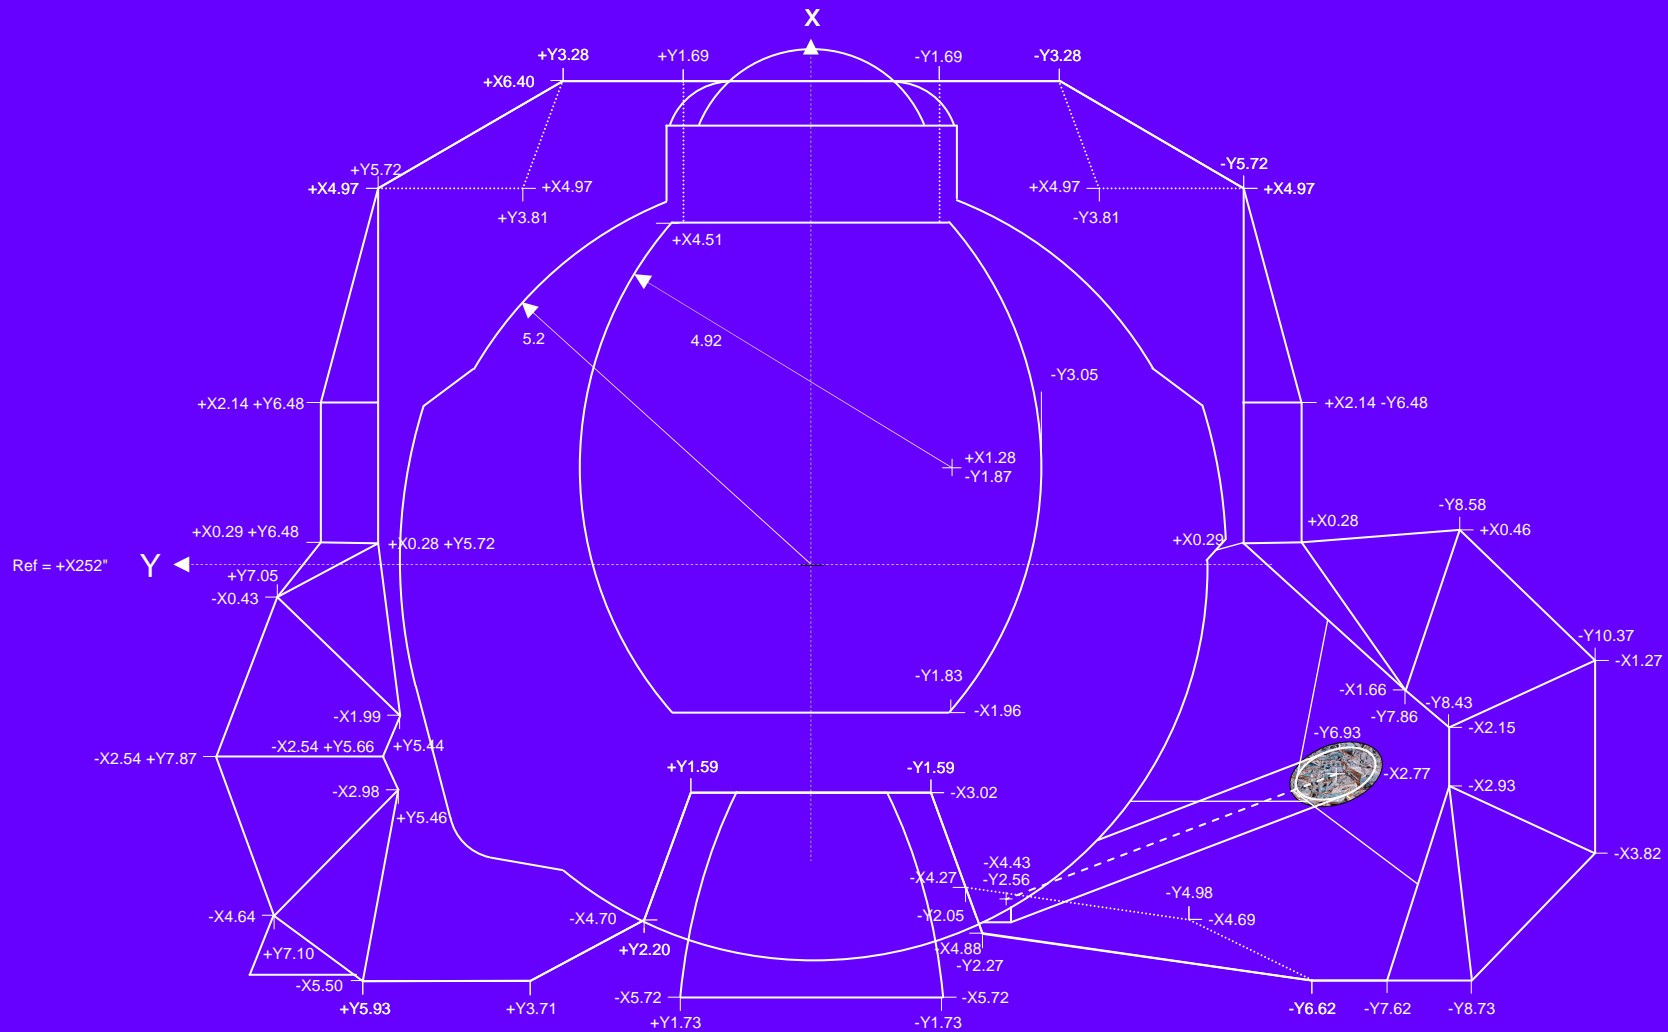

# LM-5 Mid Section Blueprint

LM-5, Ascent stage mid-section  
X-Y front cross section

Drawn by : Vincent MEENS

Date : December 2006

Scale : 1/24

**LM-5, Ascent stage mid-section  
X-Y front cross section**

**Drawn by : Vincent MEENS**

**Date : December 2006**

**Scale : 1/24**

**LM-5, Ascent stage mid-section  
X-Y back cross section**

**Drawn by : Vincent MEENS**

**Date : December 2006**

**Scale : 1/24**

Left side

Right side

LM-5, Ascent stage mid-section  
X-Z side cross sections

Drawn by : Vincent MEENS

Date : December 2006

Scale : 1/24