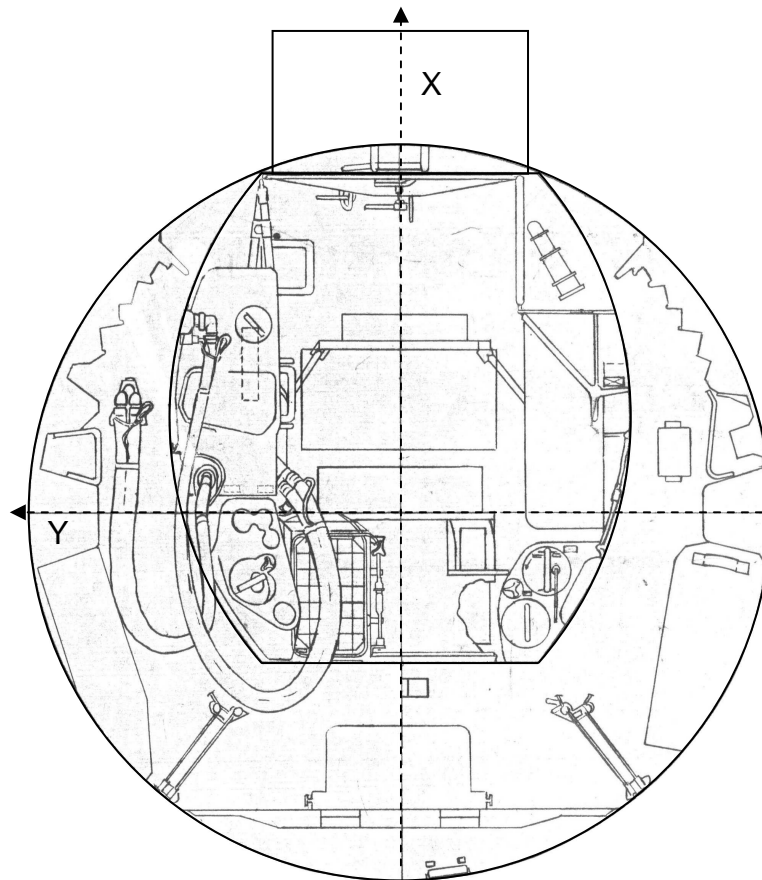

LM- Mid Section Cabin

**LM-5, Ascent stage
mid-section cabin**

Based on NASA & Grumman blueprints

V. Meens - June 2007

Scale : 1/24

**LM-5, Ascent stage
mid-section cabin**

Based on NASA & Grumman blueprints

V. Meens - June 2007

Scale : 1/24

Original blueprints courtesy of the Northrop-Grumman History Center

Original blueprints courtesy of the Northrop-Grumman History Center

Original blueprints courtesy of the Northrop-Grumman History Center