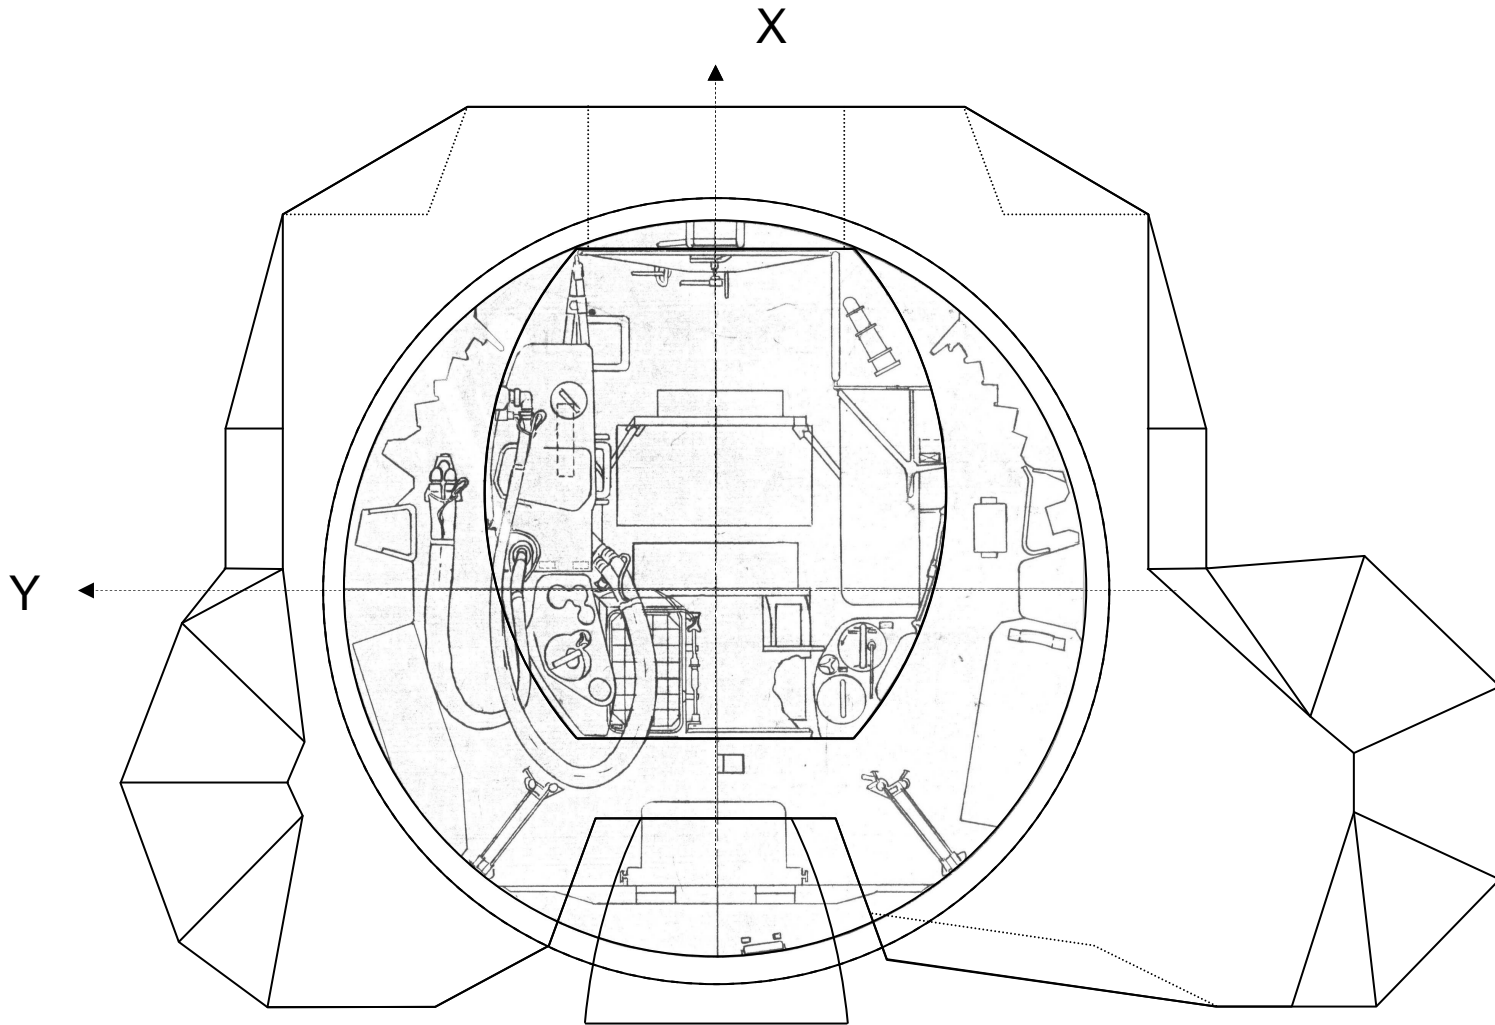

LM- Mid Section Cabin

**LM-5, Ascent stage
mid-section cabin**

Based on NASA & Grumman blueprints

V. Meens - June 2007

Scale : 1/24

**LM-5, Ascent stage
mid-section cabin**

Based on NASA & Grumman blueprints