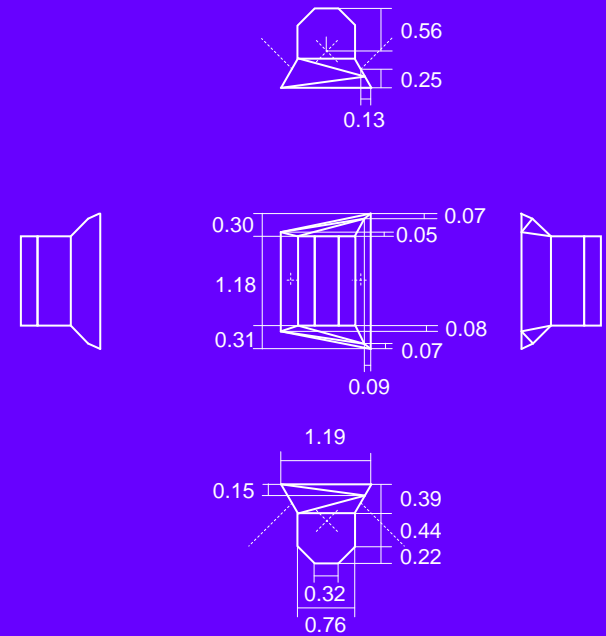

LM-5 Forward Section Blueprint

LM-5, Ascent stage forward-section
X-Y cross section + RCS

Drawn by : Vincent MEENS

Date : April 2008

Scale : 1/24

LM-5, Ascent stage forward-section X-Y cross section + RCS	
Drawn by : Vincent MEENS	
Date : April 2008	Scale : 1/24

LM-5, Ascent stage forward-section
X-Z cross sections

Drawn by : Vincent MEENS

Date : April 2008

Scale : 1/24

LM-5, Ascent stage forward-section
Y-Z cross sections

Drawn by : Vincent MEENS

Date : April 2008

Scale : 1/24