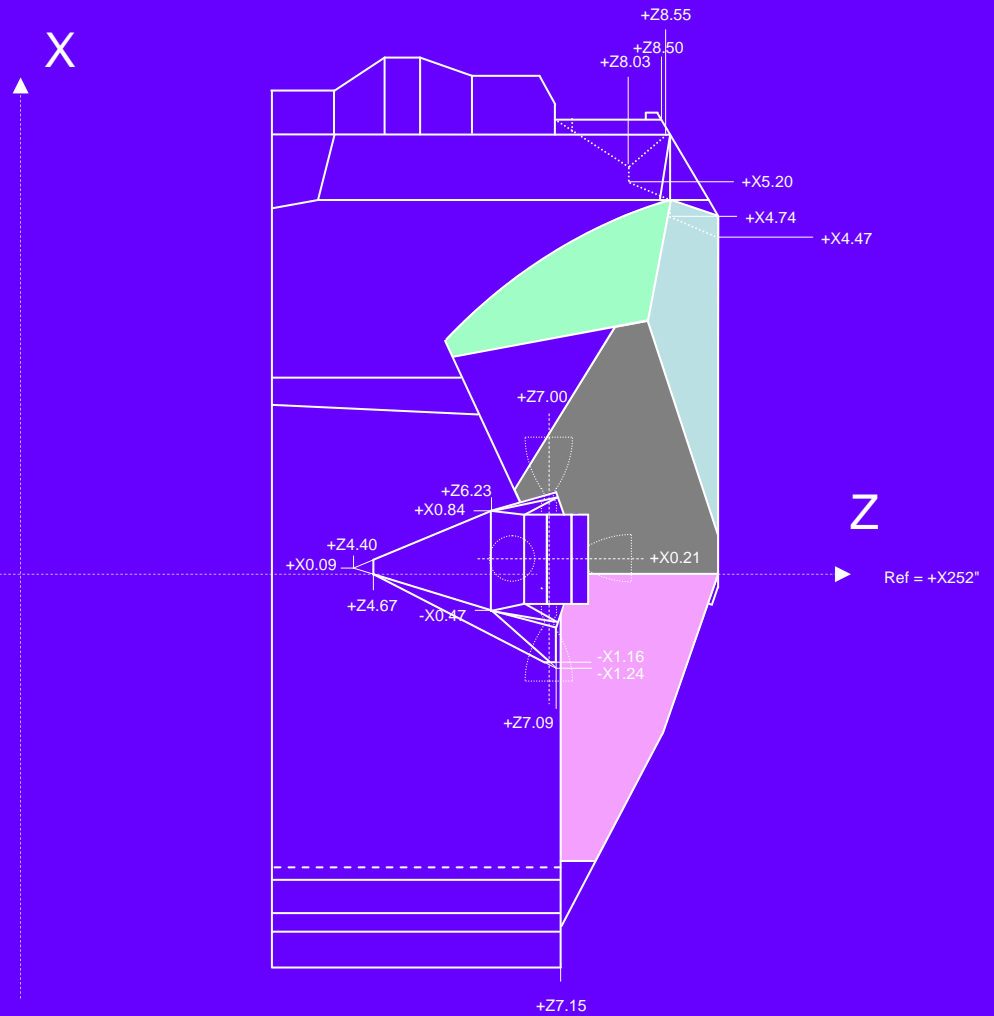

LM-5 Forward Section Blueprint

LM-5, Ascent stage forward-section
X-Y cross section + RCS

Drawn by : Vincent MEENS

Date : April 2008

Scale : 1/24

LM-5, Ascent stage forward-section X-Y cross section + RCS	
Drawn by : Vincent MEENS	
Date : April 2008	Scale : 1/24

LM-5, Ascent stage forward-section
X-Z cross sections

Drawn by : Vincent MEENS

Date : April 2008

Scale : 1/24

LM-5, Ascent stage forward-section
Y-Z cross sections

Drawn by : Vincent MEENS

Date : April 2008

Scale : 1/24