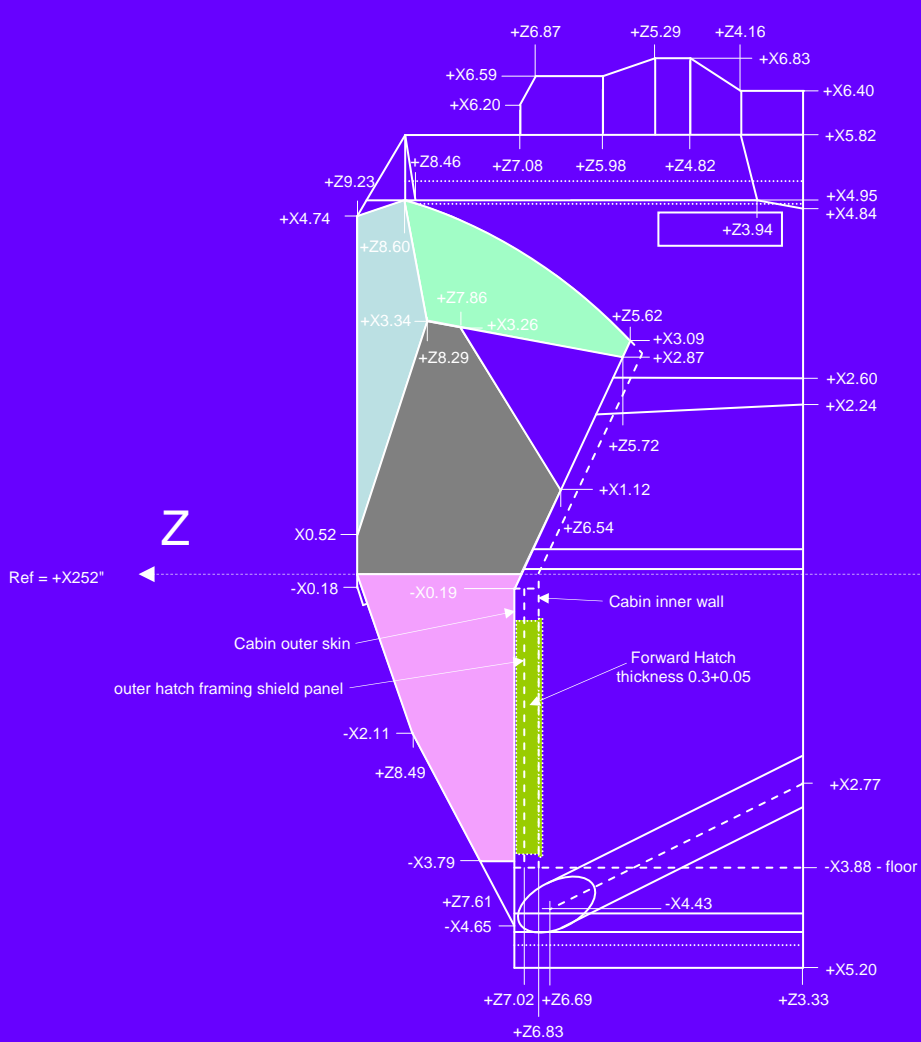

LM-5 Forward Section Blueprint

LM-5, Ascent stage forward-section
X-Y cross section + RCS

Drawn by : Vincent MEENS

Date : April 2008

Scale : 1/24

LM-5, Ascent stage forward-section X-Y cross section + RCS	
Drawn by : Vincent MEENS	
Date : April 2008	Scale : 1/24

LM-5, Ascent stage forward-section
X-Z cross sections

Drawn by : Vincent MEENS

Date : April 2008

Scale : 1/24

LM-5, Ascent stage forward-section
Y-Z cross sections

Drawn by : Vincent MEENS

Date : April 2008

Scale : 1/24