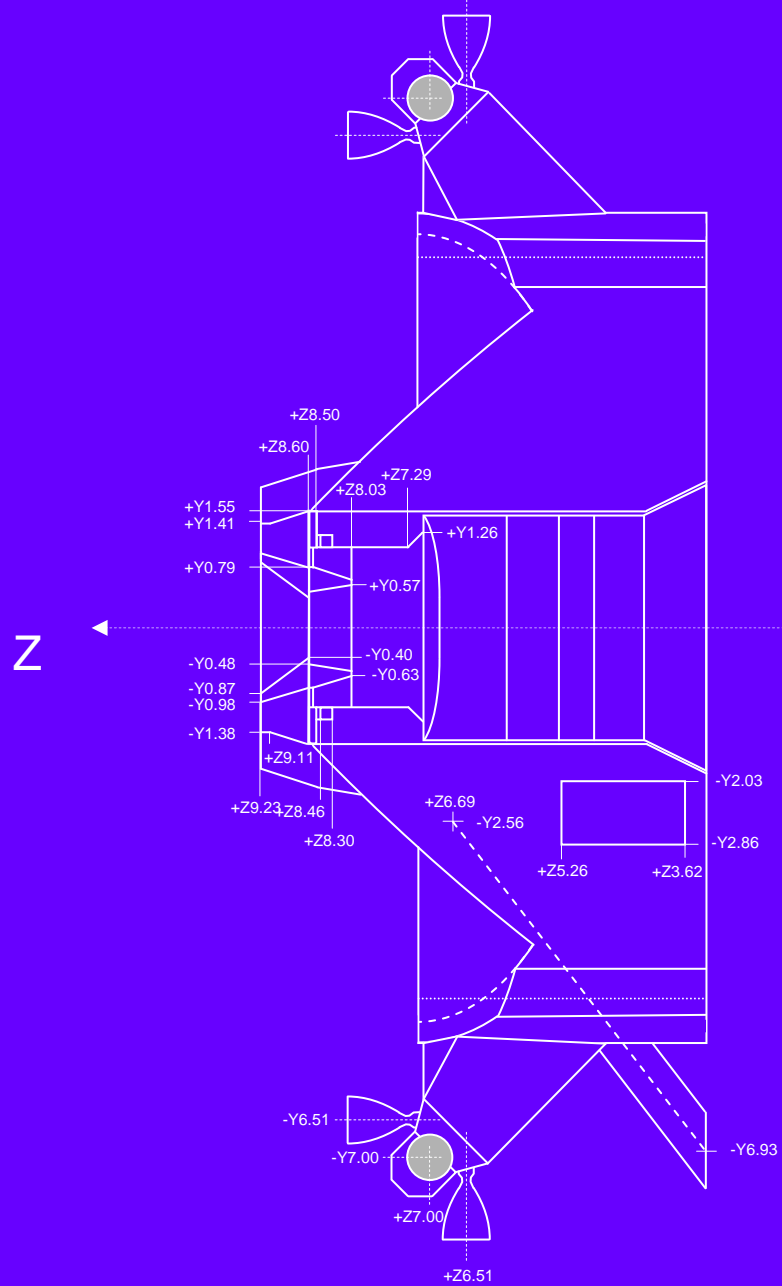

LM-5 Forward Section Blueprint

LM-5, Ascent stage forward-section
X-Y cross section + RCS

Drawn by : Vincent MEENS

Date : April 2008

Scale : 1/24

LM-5, Ascent stage forward-section X-Y cross section + RCS	
Drawn by : Vincent MEENS	
Date : April 2008	Scale : 1/24

LM-5, Ascent stage forward-section
X-Z cross sections

Drawn by : Vincent MEENS

Date : April 2008

Scale : 1/24

LM-5, Ascent stage forward-section
Y-Z cross sections

Drawn by : Vincent MEENS

Date : April 2008

Scale : 1/24