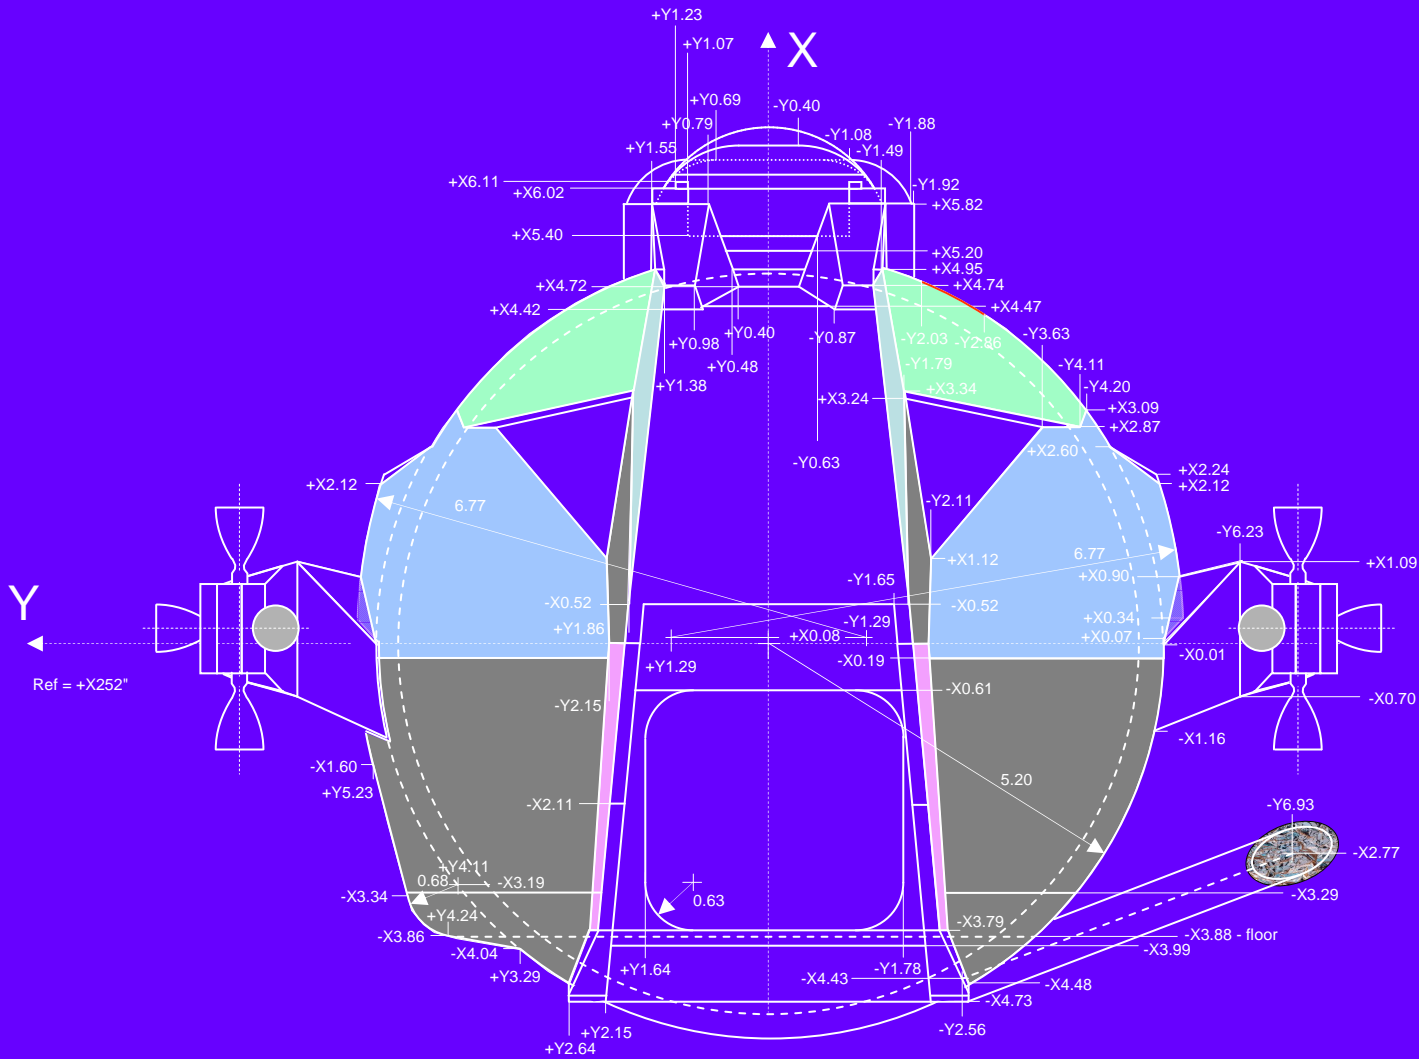

LM-5 Forward Section Blueprint

LM-5, Ascent stage forward-section
X-Y cross section + RCS

Drawn by : Vincent MEENS

Date : April 2008

Scale : 1/24

LM-5, Ascent stage forward-section X-Y cross section + RCS	
Drawn by : Vincent MEENS	
Date : April 2008	Scale : 1/24

LM-5, Ascent stage forward-section
X-Z cross sections

Drawn by : Vincent MEENS

Date : April 2008

Scale : 1/24

LM-5, Ascent stage forward-section
Y-Z cross sections

Drawn by : Vincent MEENS

Date : April 2008

Scale : 1/24