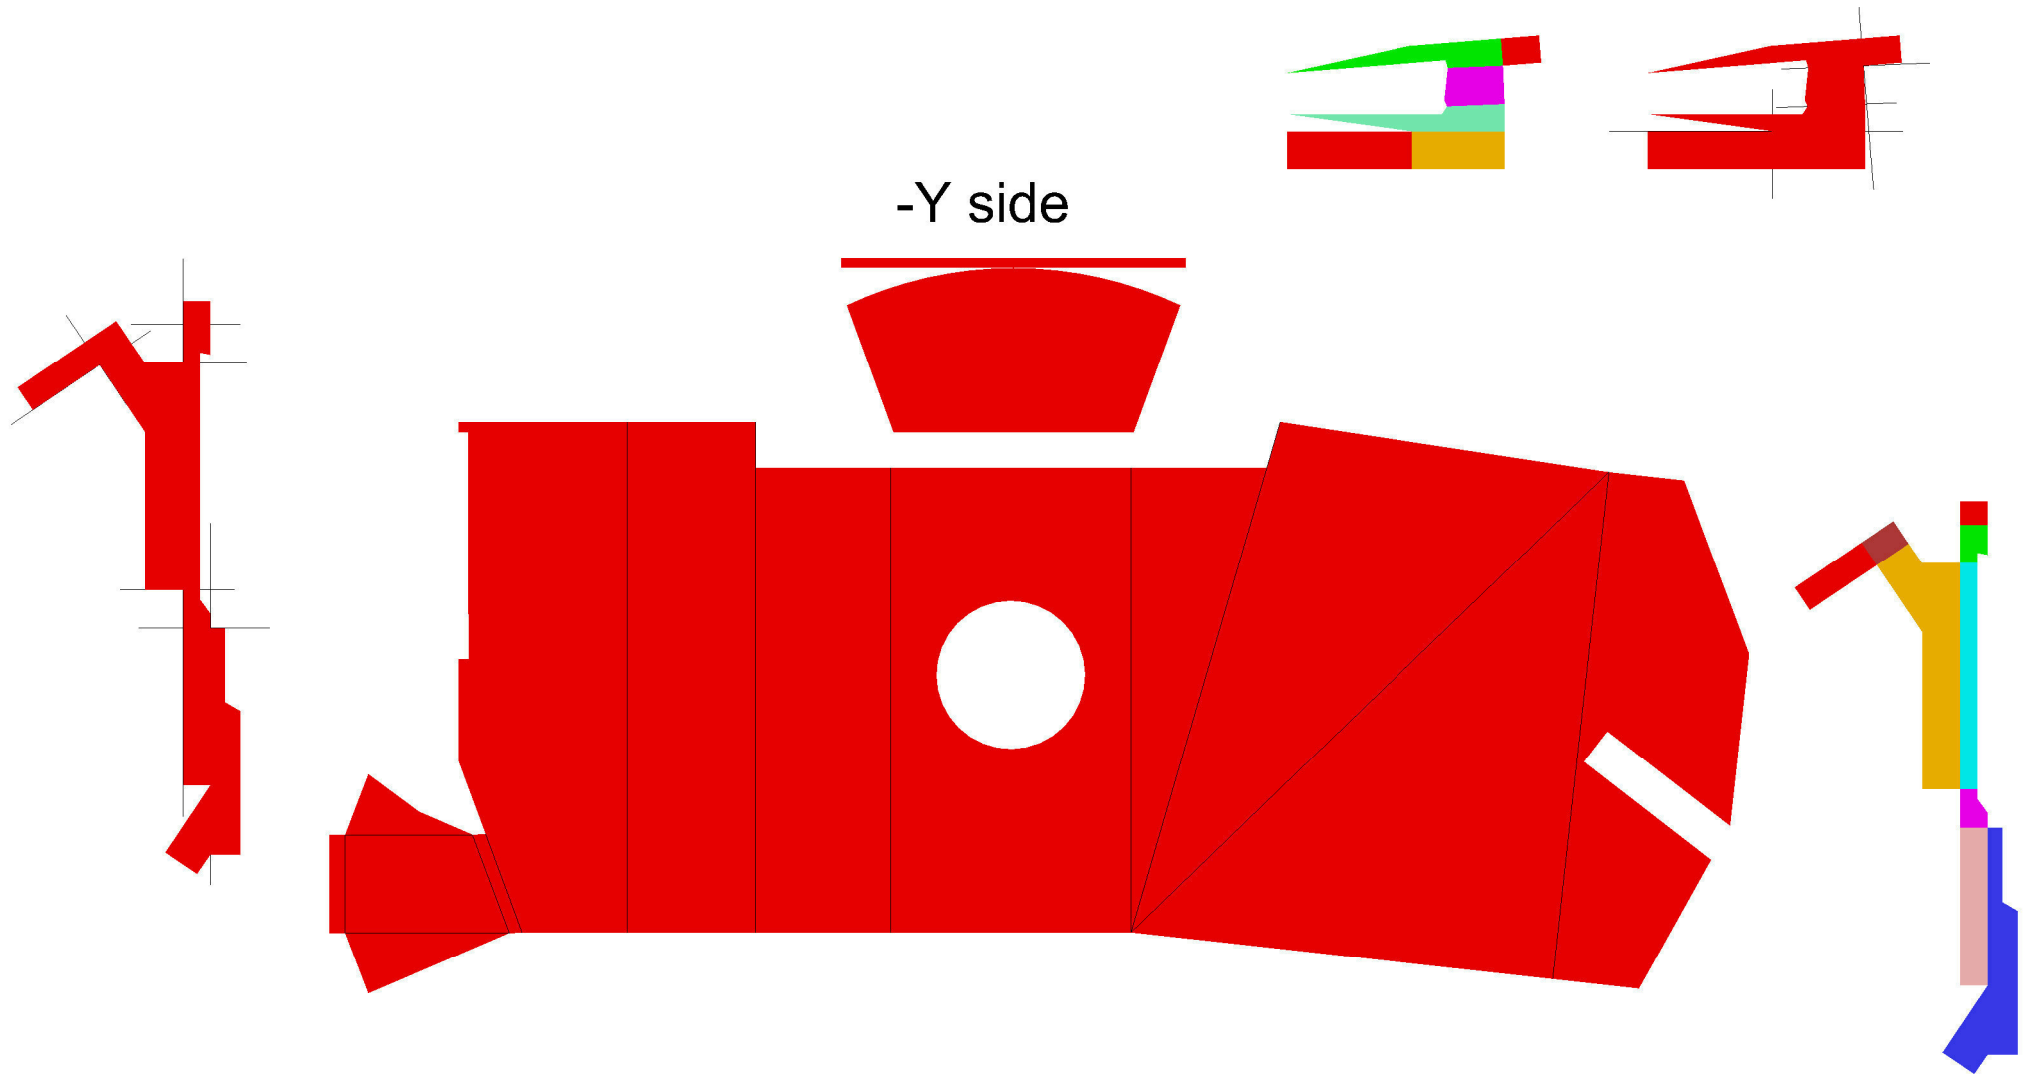

Coating pattern for LM-5 (Apollo 11)

+X side

+Z side

drogue pattern

Vents

120.00

-Y side

+Y side

-Z side

Coating pattern for LM-6 to 12 (Apollo 12 to 17)

+X side

+Z side

-Y side

+Y side

-Z side

-Y side

VHF antennas

Docking target

VHF antennas

Docking target

to be printed on decal paper