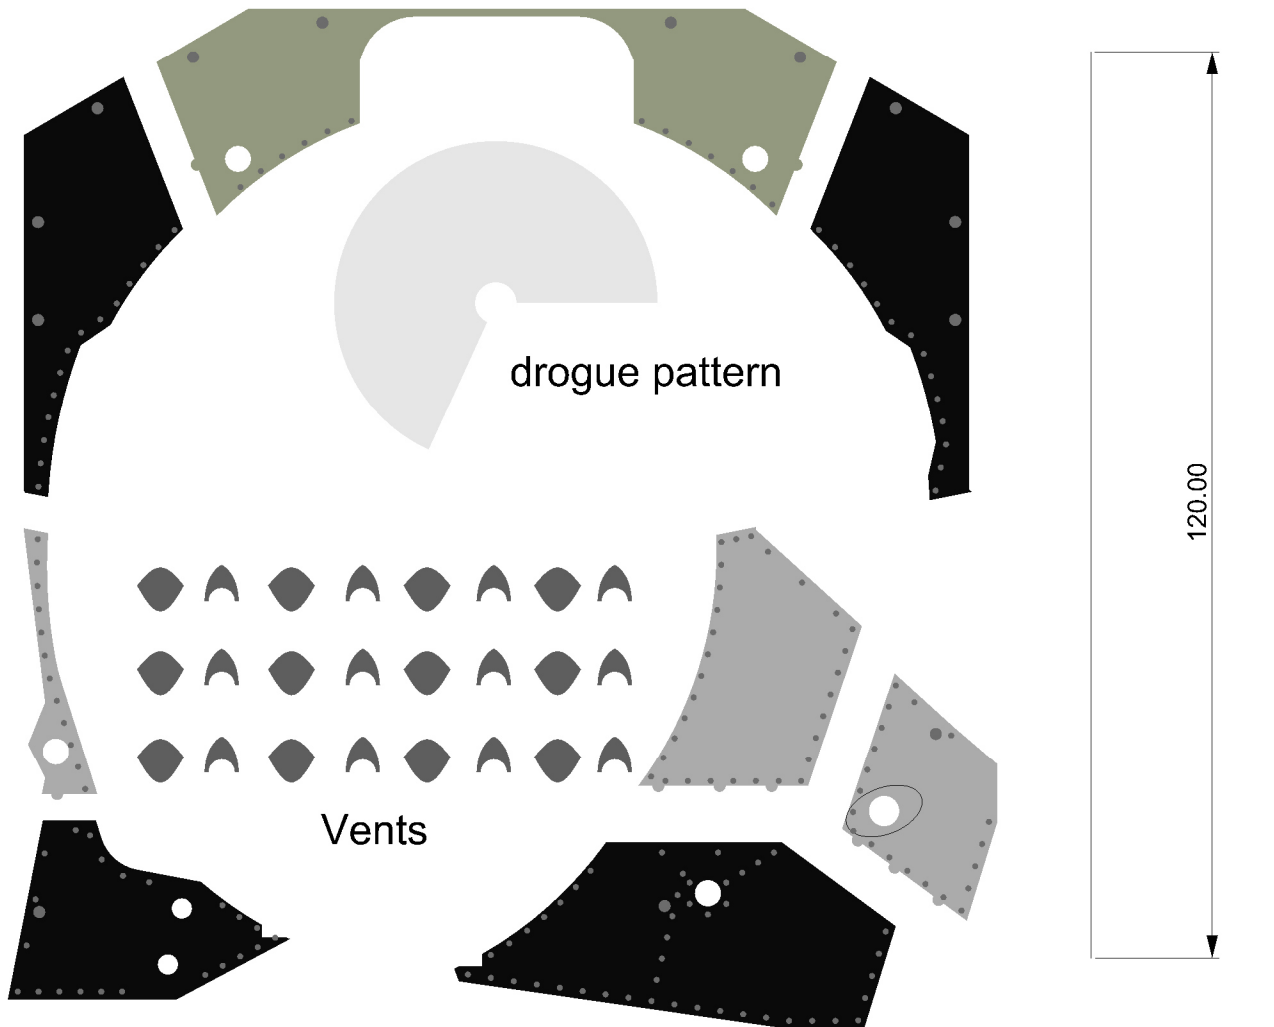

Coating pattern for LM-5 (Apollo 11)

+X side

+Z side

drogue pattern

Vents

120.00

-Y side

+Y side

-Z side

Coating pattern for LM-6 to 12 (Apollo 12 to 17)

+X side

+Z side

-Y side

+Y side

-Z side

-Y side

VHF antennas

Docking target

VHF antennas

Docking target

to be printed on decal paper