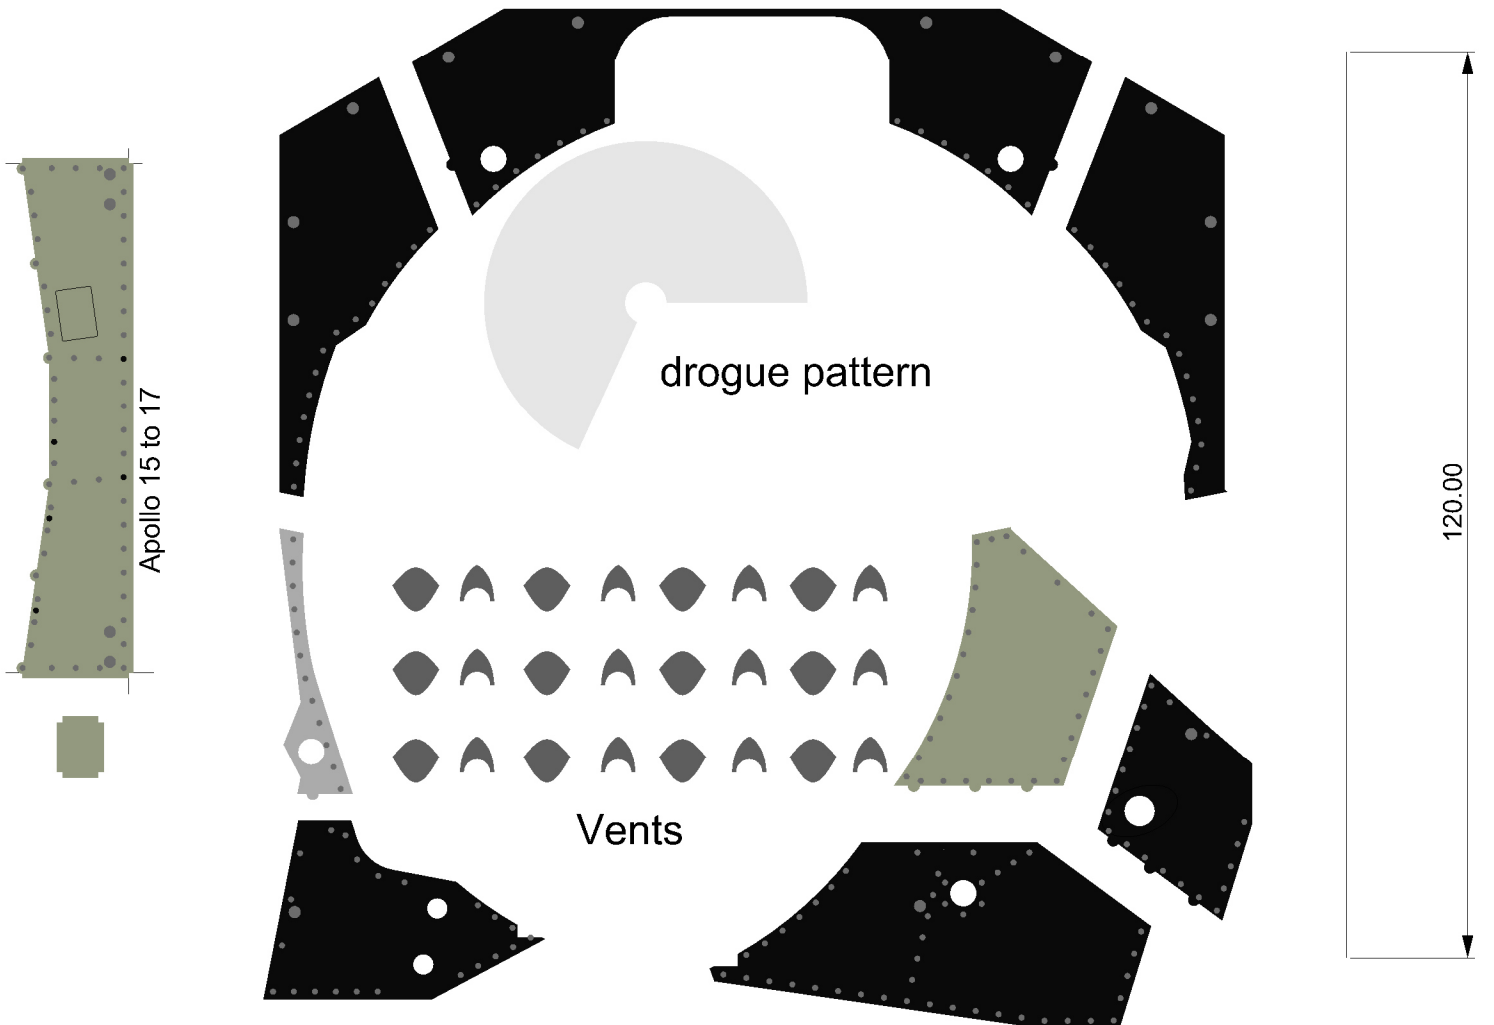

Coating pattern for LM-5 (Apollo 11)

+X side

+Z side

drogue pattern

Vents

120.00

-Y side

+Y side

-Z side

Coating pattern for LM-6 to 12 (Apollo 12 to 17)

+X side

+Z side

-Y side

+Y side

-Z side

-Y side

VHF antennas

Docking target

VHF antennas

Docking target

to be printed on decal paper