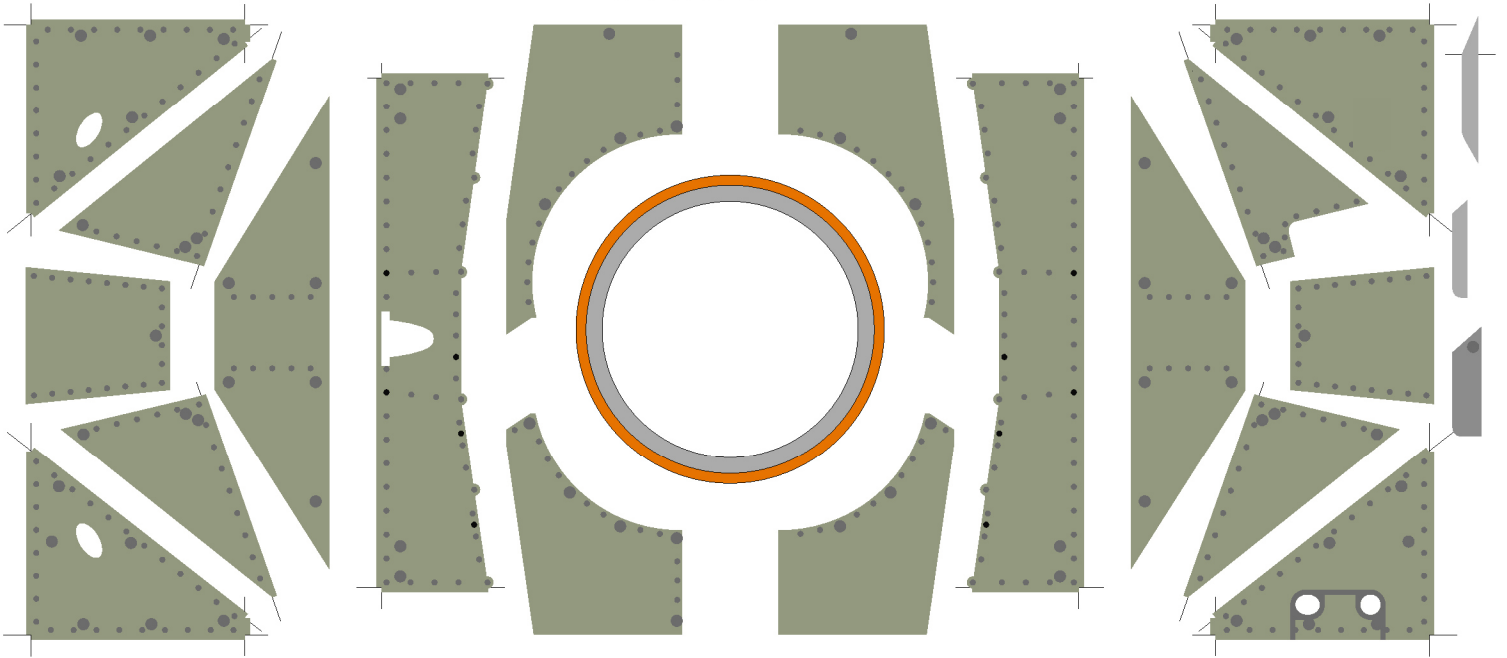

Coating pattern for LM-5 (Apollo 11)

+X side

+Z side

drogue pattern

Vents

120.00

-Y side

+Y side

-Z side

Coating pattern for LM-6 to 12 (Apollo 12 to 17)

+X side

+Z side

-Y side

+Y side

-Z side

-Y side

VHF antennas

Docking target

VHF antennas

Docking target

to be printed on decal paper