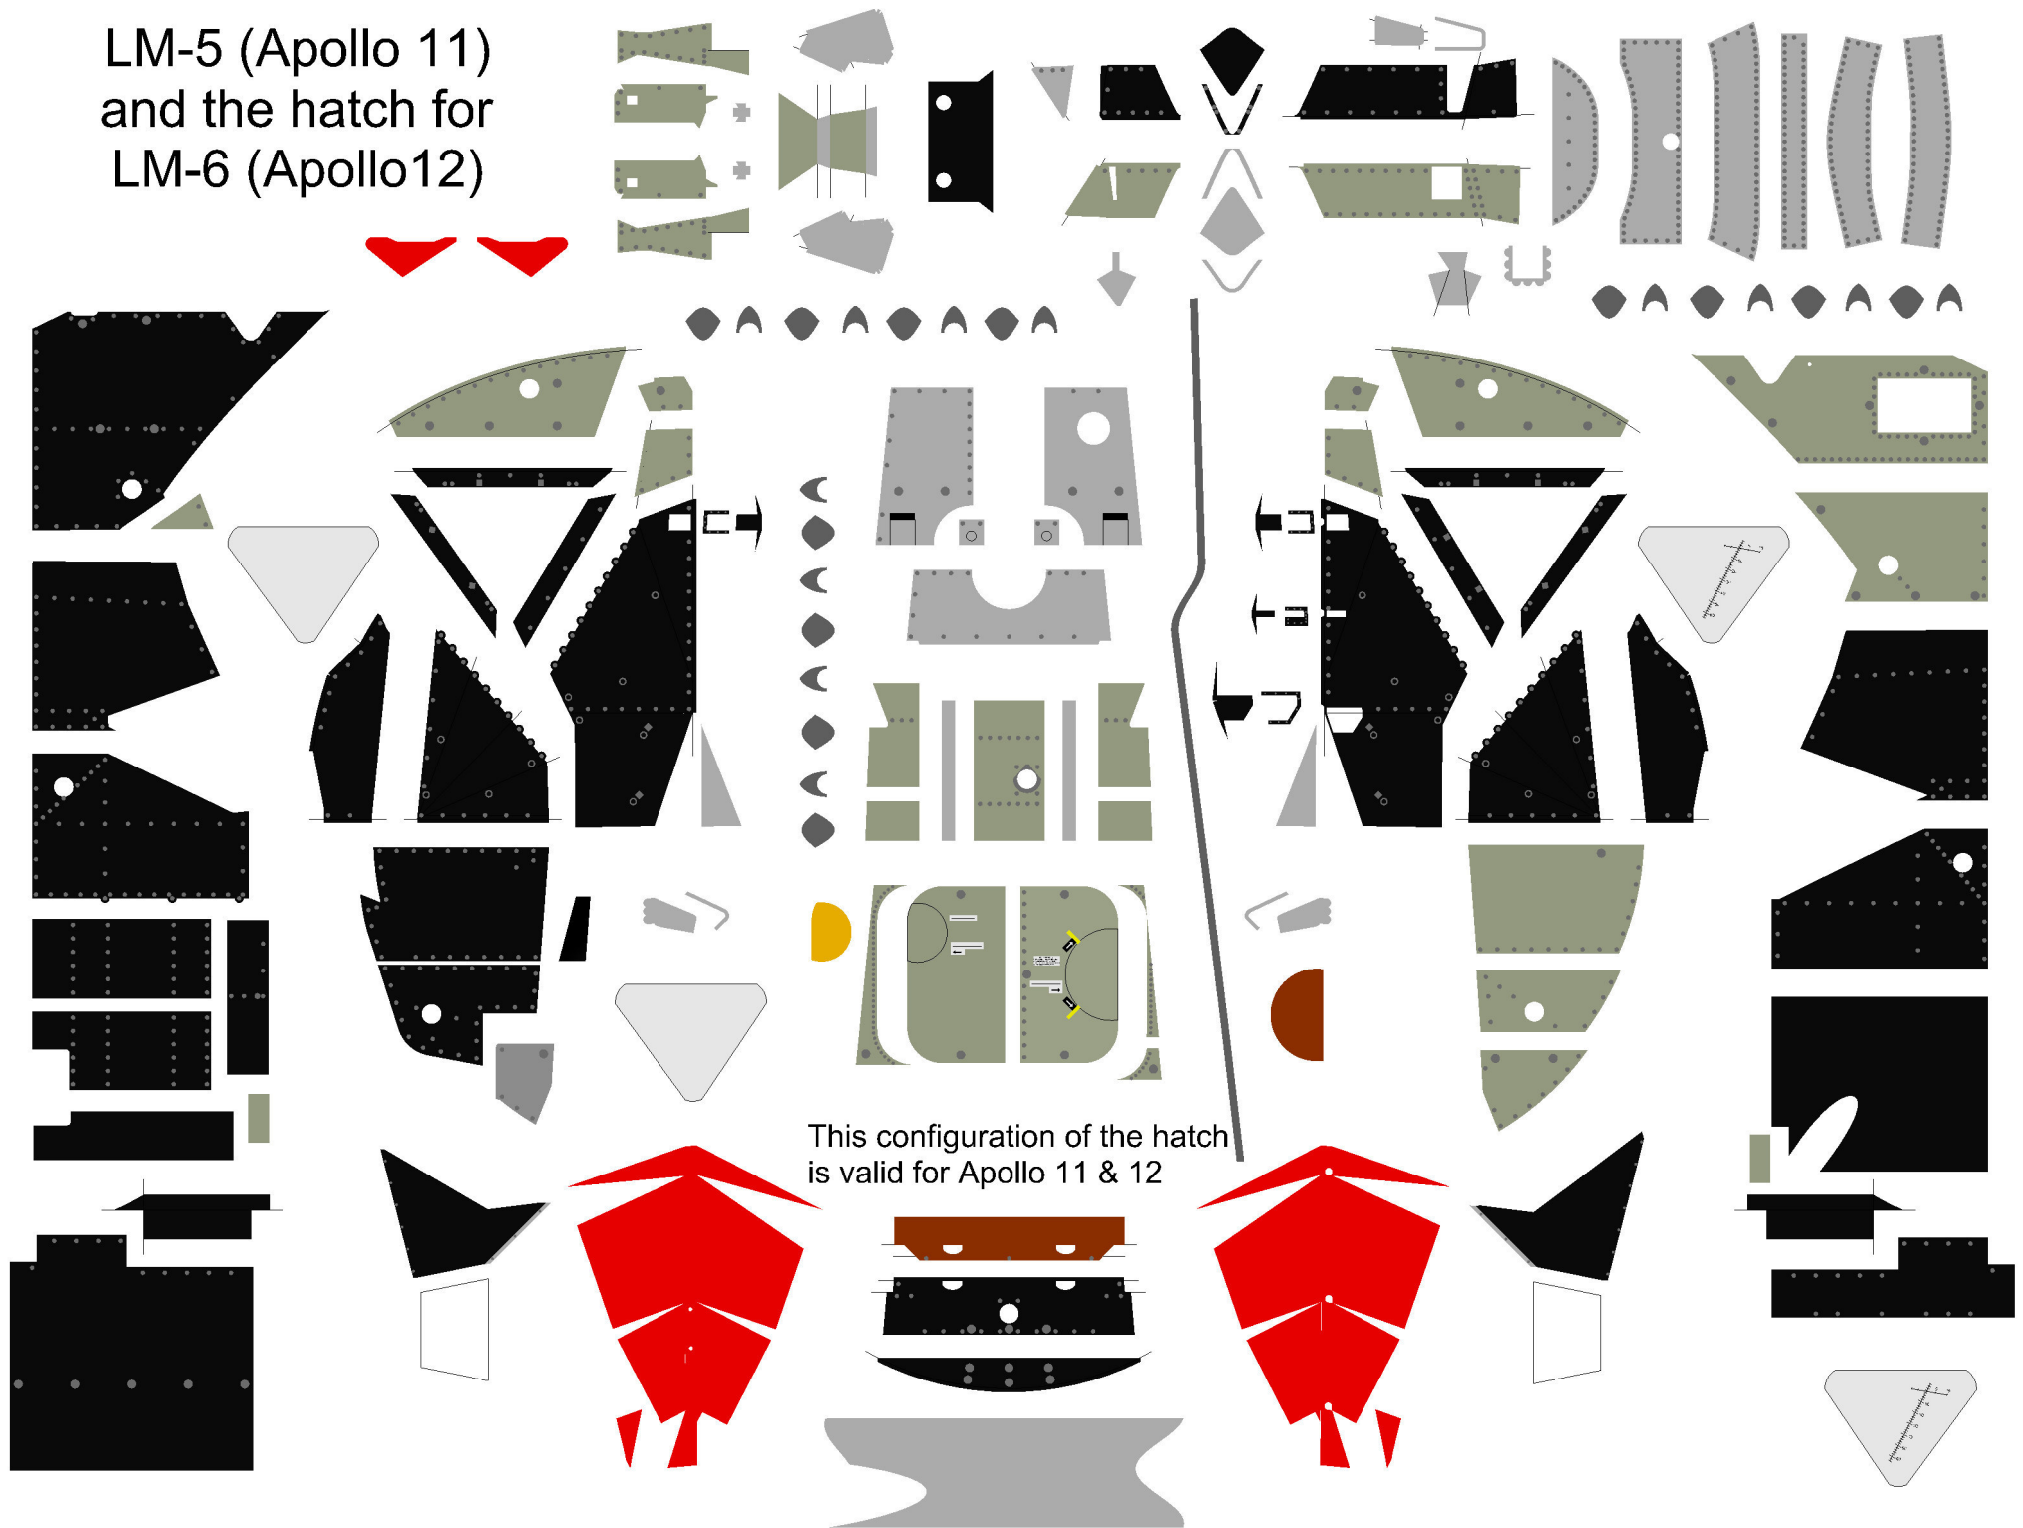

LM-5 (Apollo 11)
and the hatch for
LM-6 (Apollo 12)

LM-6 to 12 (Apollo 12 to 17)

This configuration of the hatch is not valid for Apollo 12

* Only on Apollo 15 to 17

104.04

Decal for the outside window

Decal for the inside window

Decal for the outside window

Decal for the inside window