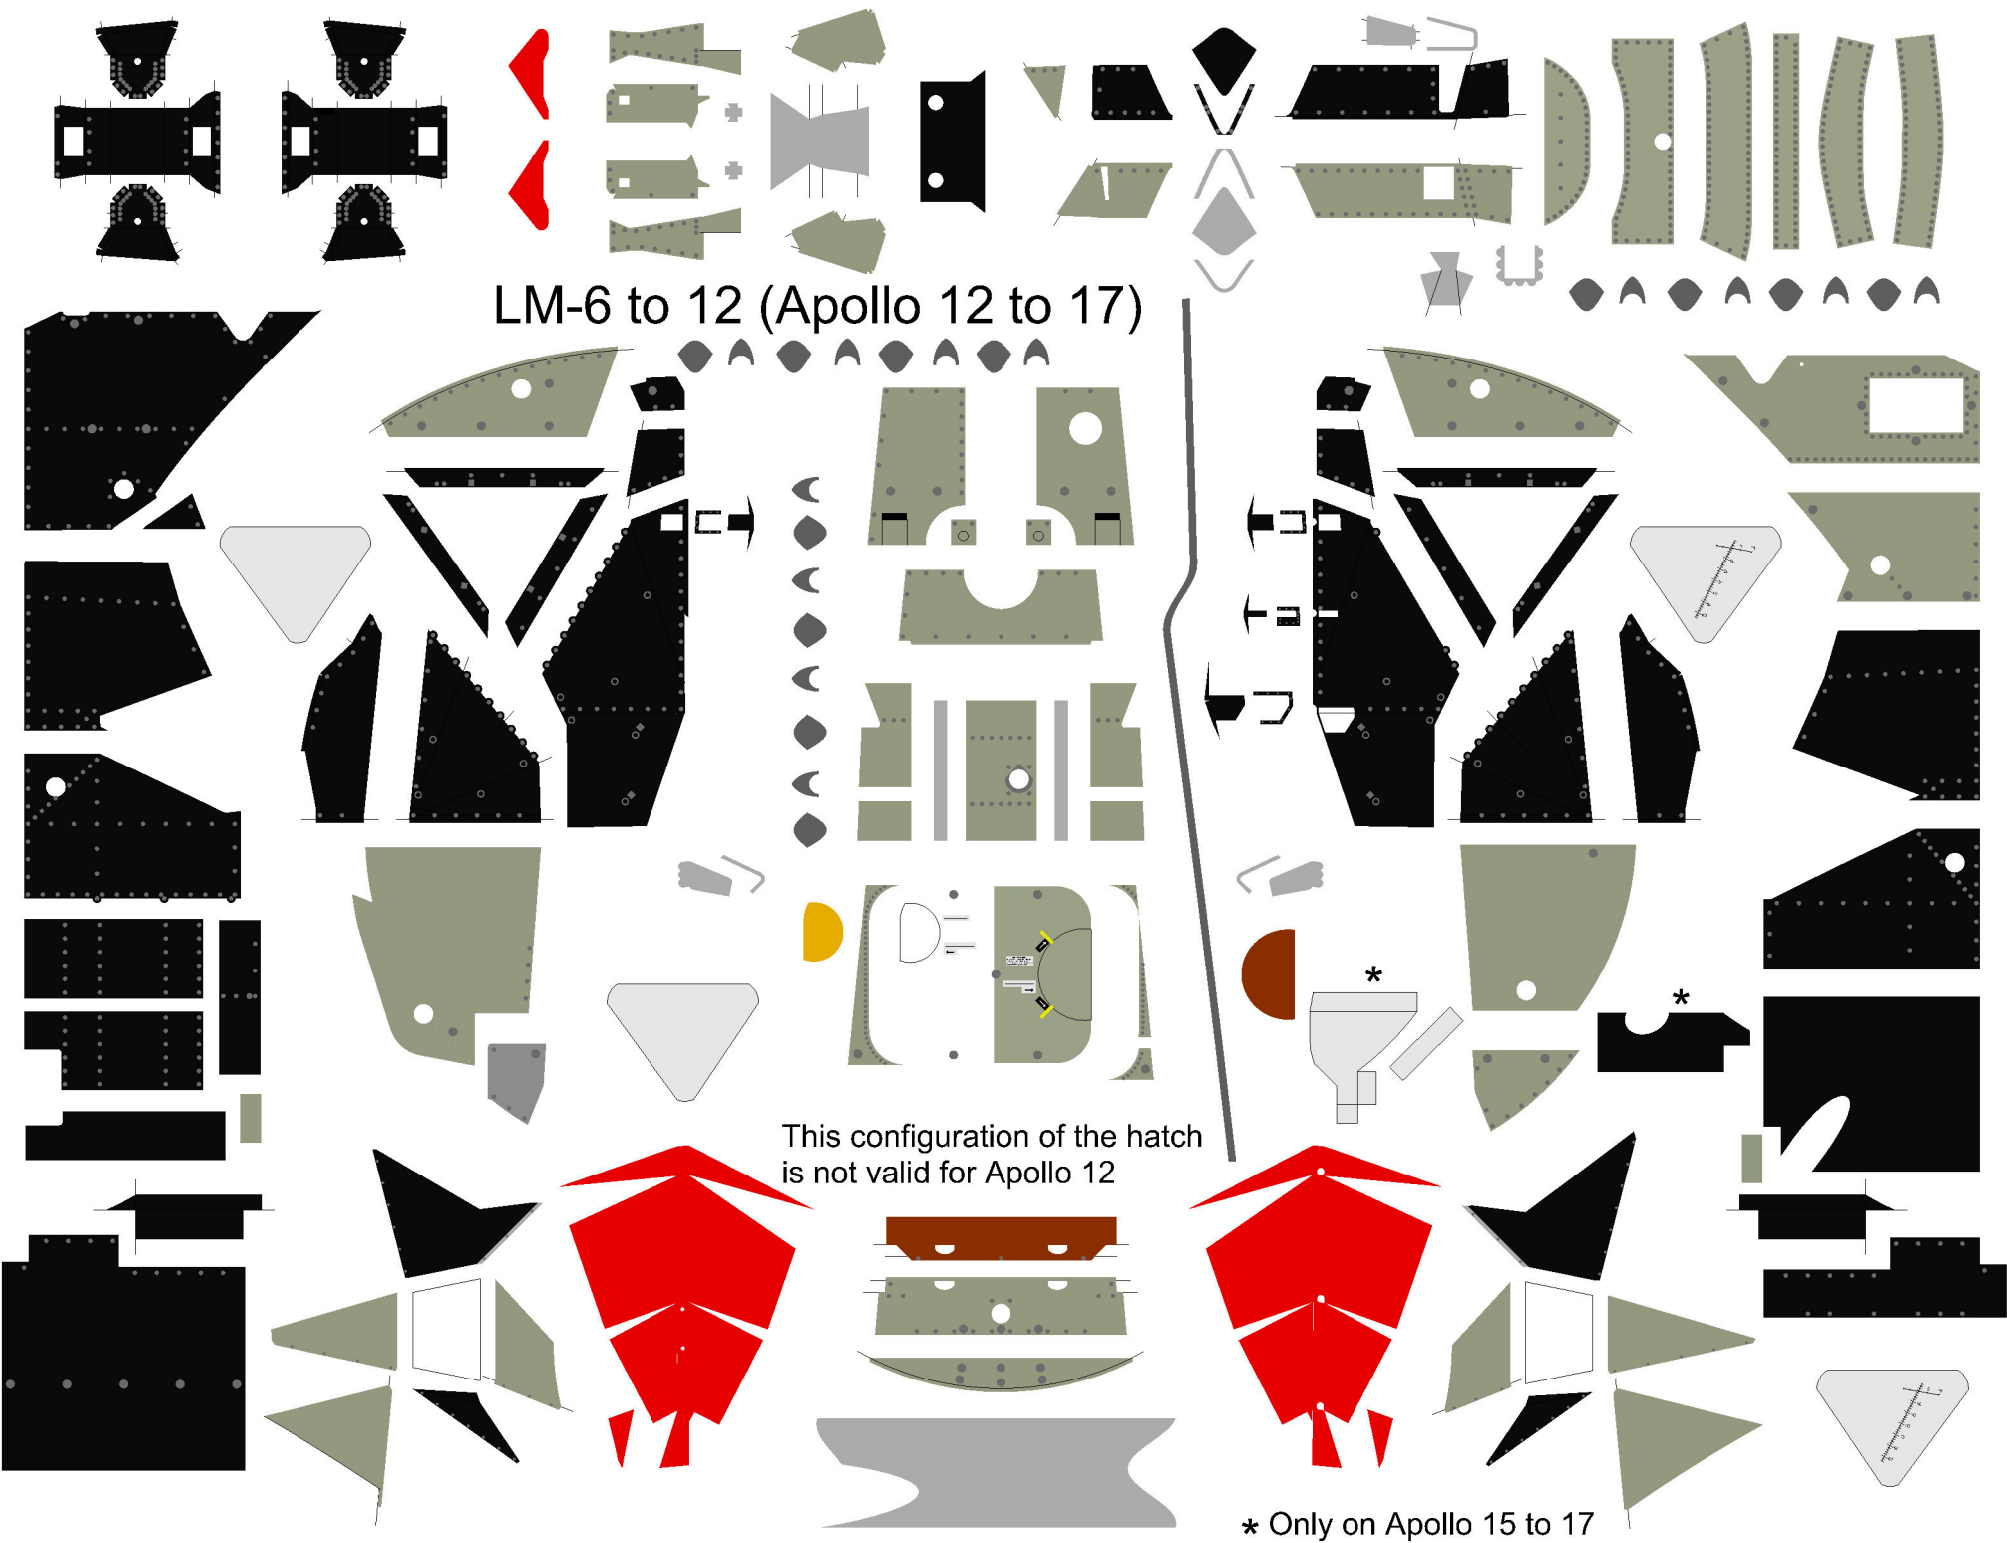

LM-5 (Apollo 11)
and the hatch for
LM-6 (Apollo 12)

LM-6 to 12 (Apollo 12 to 17)

This configuration of the hatch is not valid for Apollo 12

* Only on Apollo 15 to 17

104.04

Decal for the outside window

Decal for the inside window

Decal for the outside window

Decal for the inside window