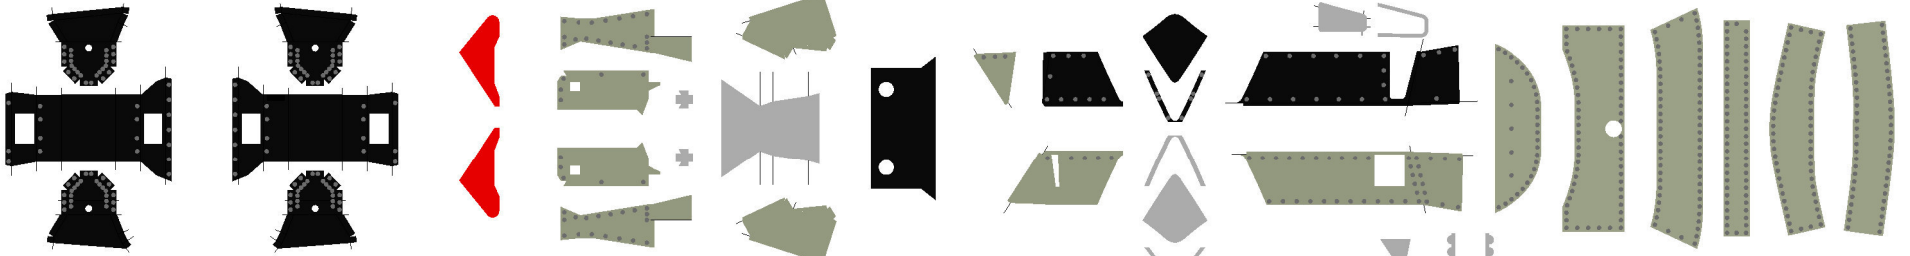

LM-5 (Apollo 11)
and the hatch for
LM-6 (Apollo 12)

This configuration of the hatch
is valid for Apollo 11 & 12

LM-6 to 12 (Apollo 12 to 17)

This configuration of the hatch is not valid for Apollo 12

* Only on Apollo 15 to 17

Decal for the outside window

Decal for the inside window

Decal for the outside window

Decal for the inside window