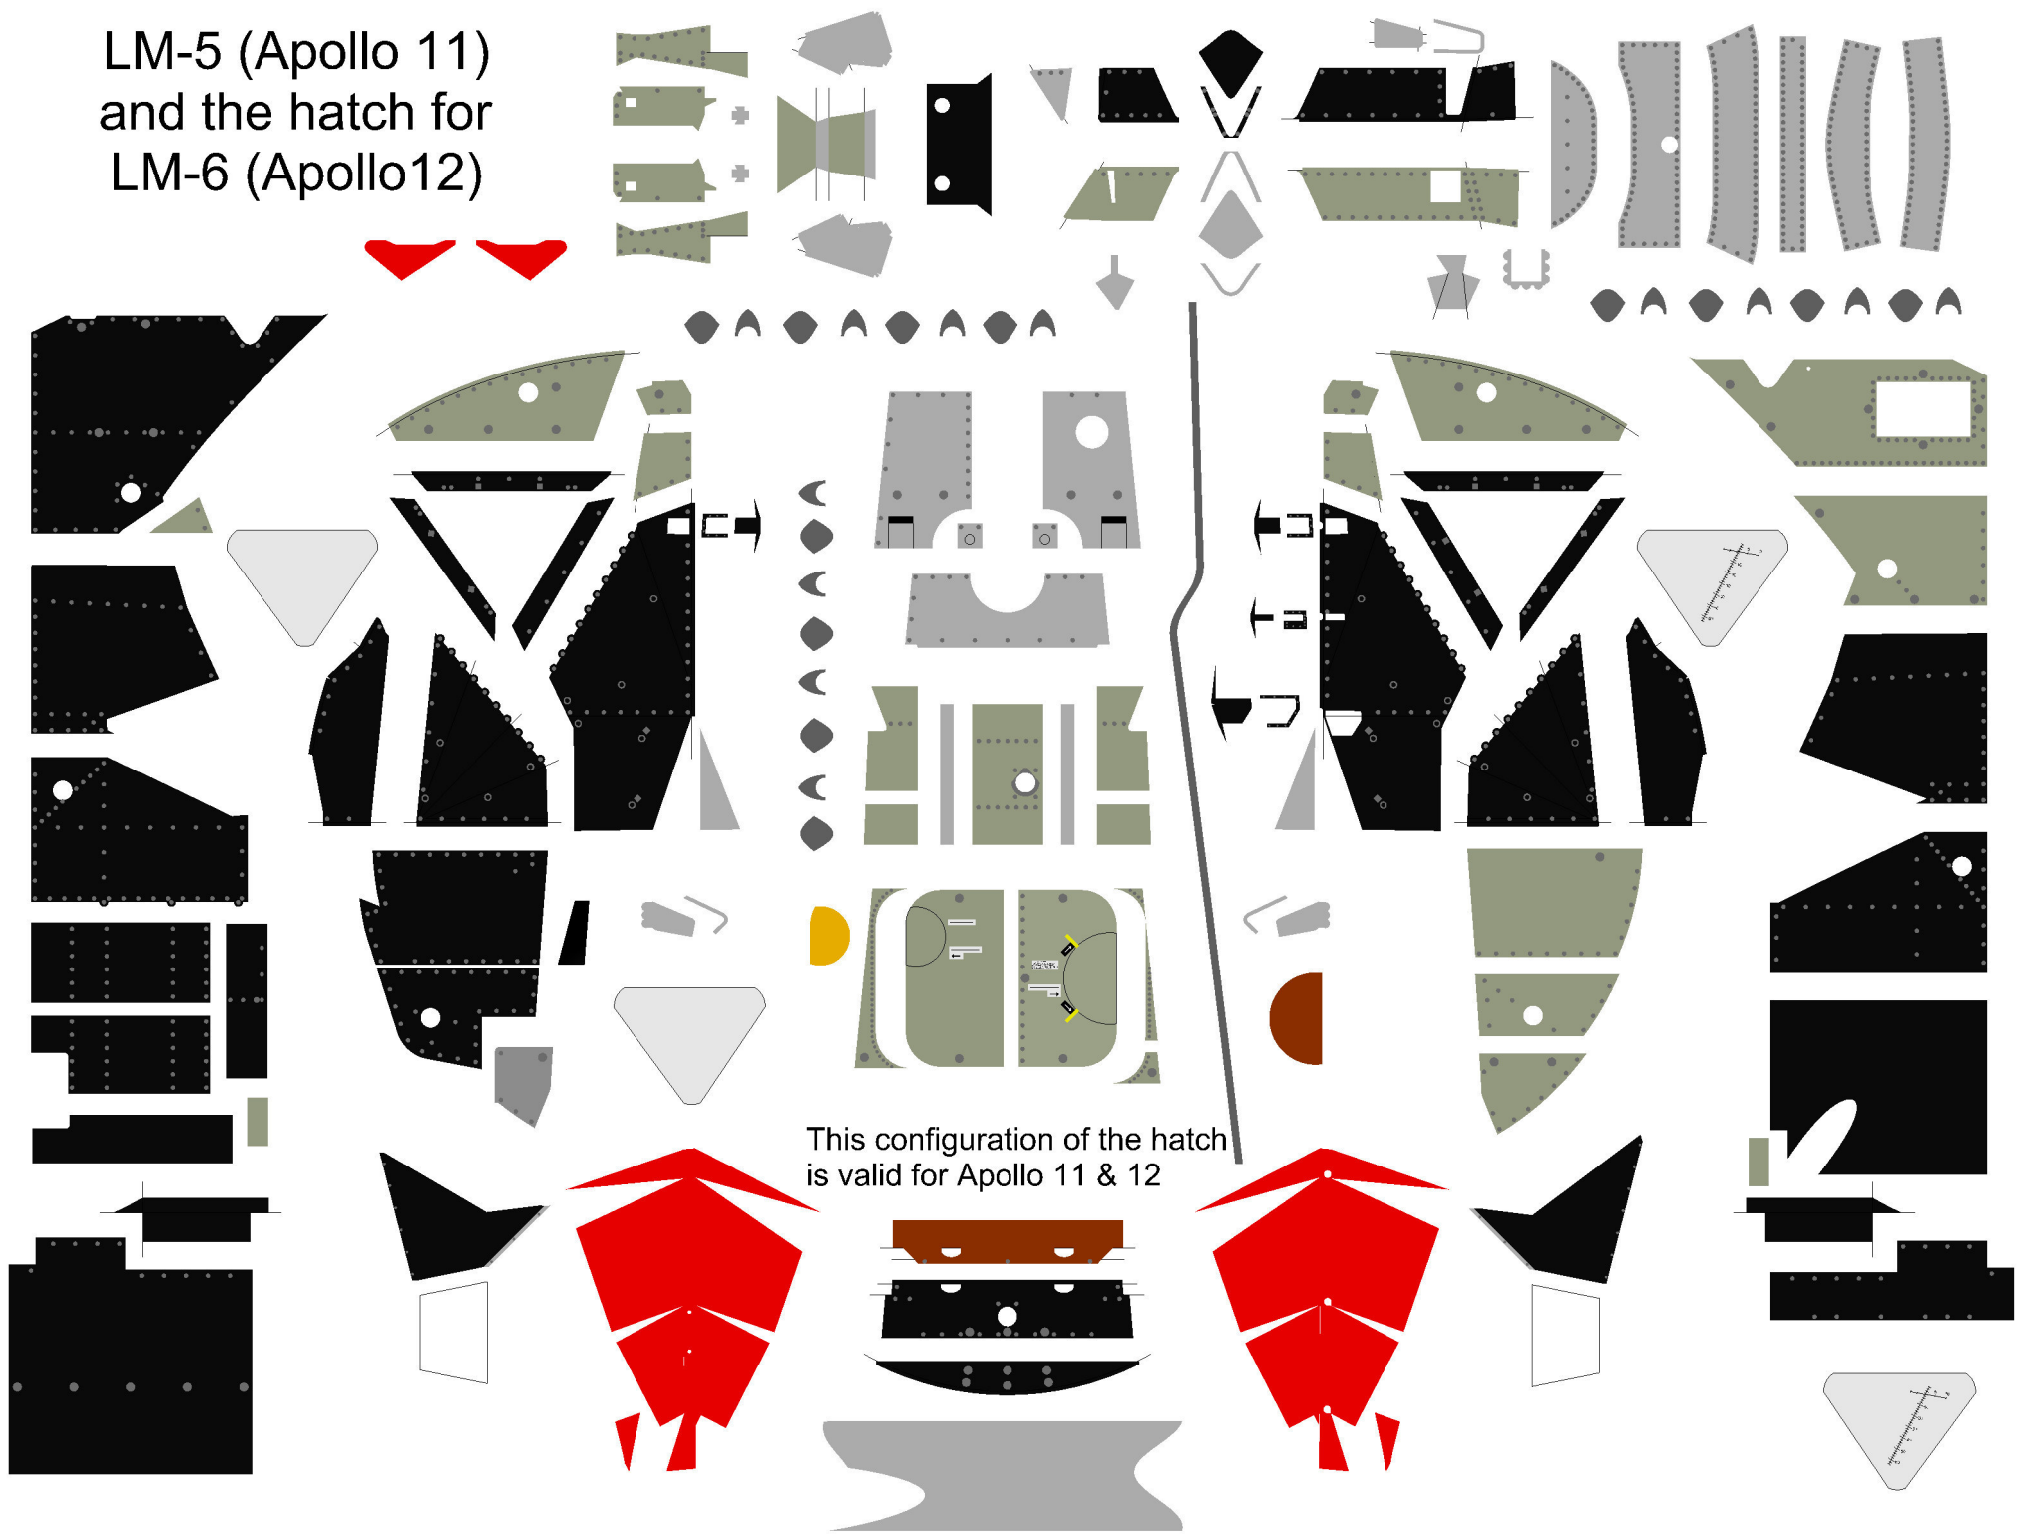

LM-5 (Apollo 11)
and the hatch for
LM-6 (Apollo 12)

This configuration of the hatch
is valid for Apollo 11 & 12

LM-6 to 12 (Apollo 12 to 17)

This configuration of the hatch is not valid for Apollo 12

* Only on Apollo 15 to 17

Decal for the outside window

Decal for the inside window

Decal for the outside window

Decal for the inside window