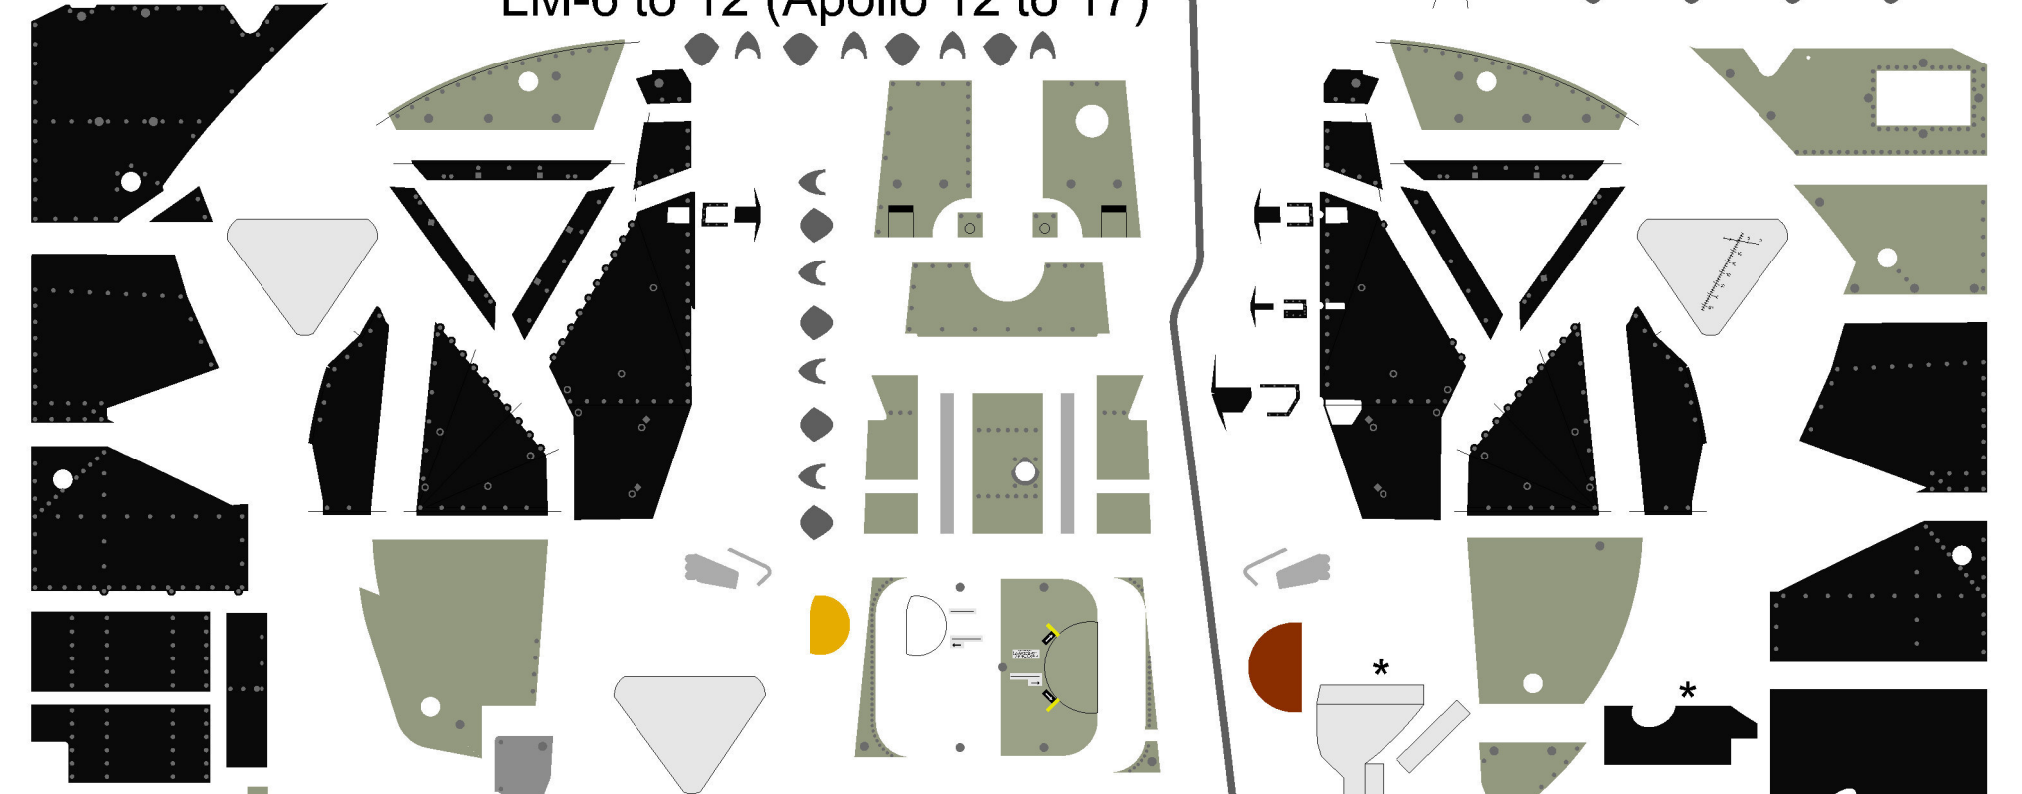

LM-5 (Apollo 11)
and the hatch for
LM-6 (Apollo 12)

This configuration of the hatch
is valid for Apollo 11 & 12

LM-6 to 12 (Apollo 12 to 17)

This configuration of the hatch is not valid for Apollo 12

* Only on Apollo 15 to 17

Decal for the outside window

Decal for the inside window

Decal for the outside window

Decal for the inside window