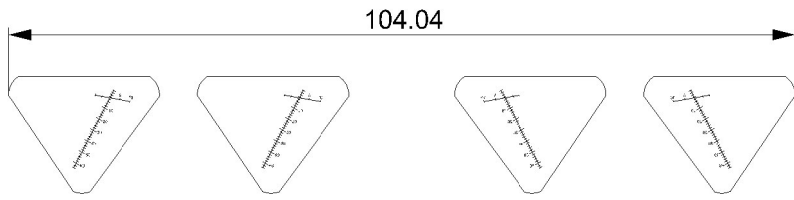

LM-5 (Apollo 11)
and the hatch for
LM-6 (Apollo 12)

This configuration of the hatch
is valid for Apollo 11 & 12

LM-6 to 12 (Apollo 12 to 17)

This configuration of the hatch is not valid for Apollo 12

* Only on Apollo 15 to 17