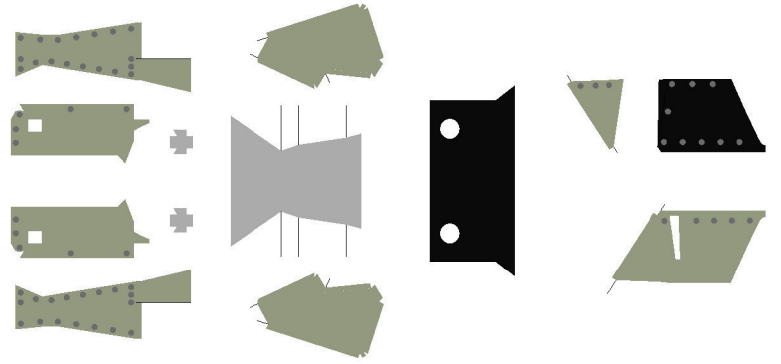

# LM-5 (Apollo 11) and the hatch for LM-6 (Apollo 12)

This configuration of the hatch is valid for Apollo 11 & 12

LM-6 to 12 (Apollo 12 to 17)

This configuration of the ha is not valid for Apollo 12

Only on Apollo 15 to 17