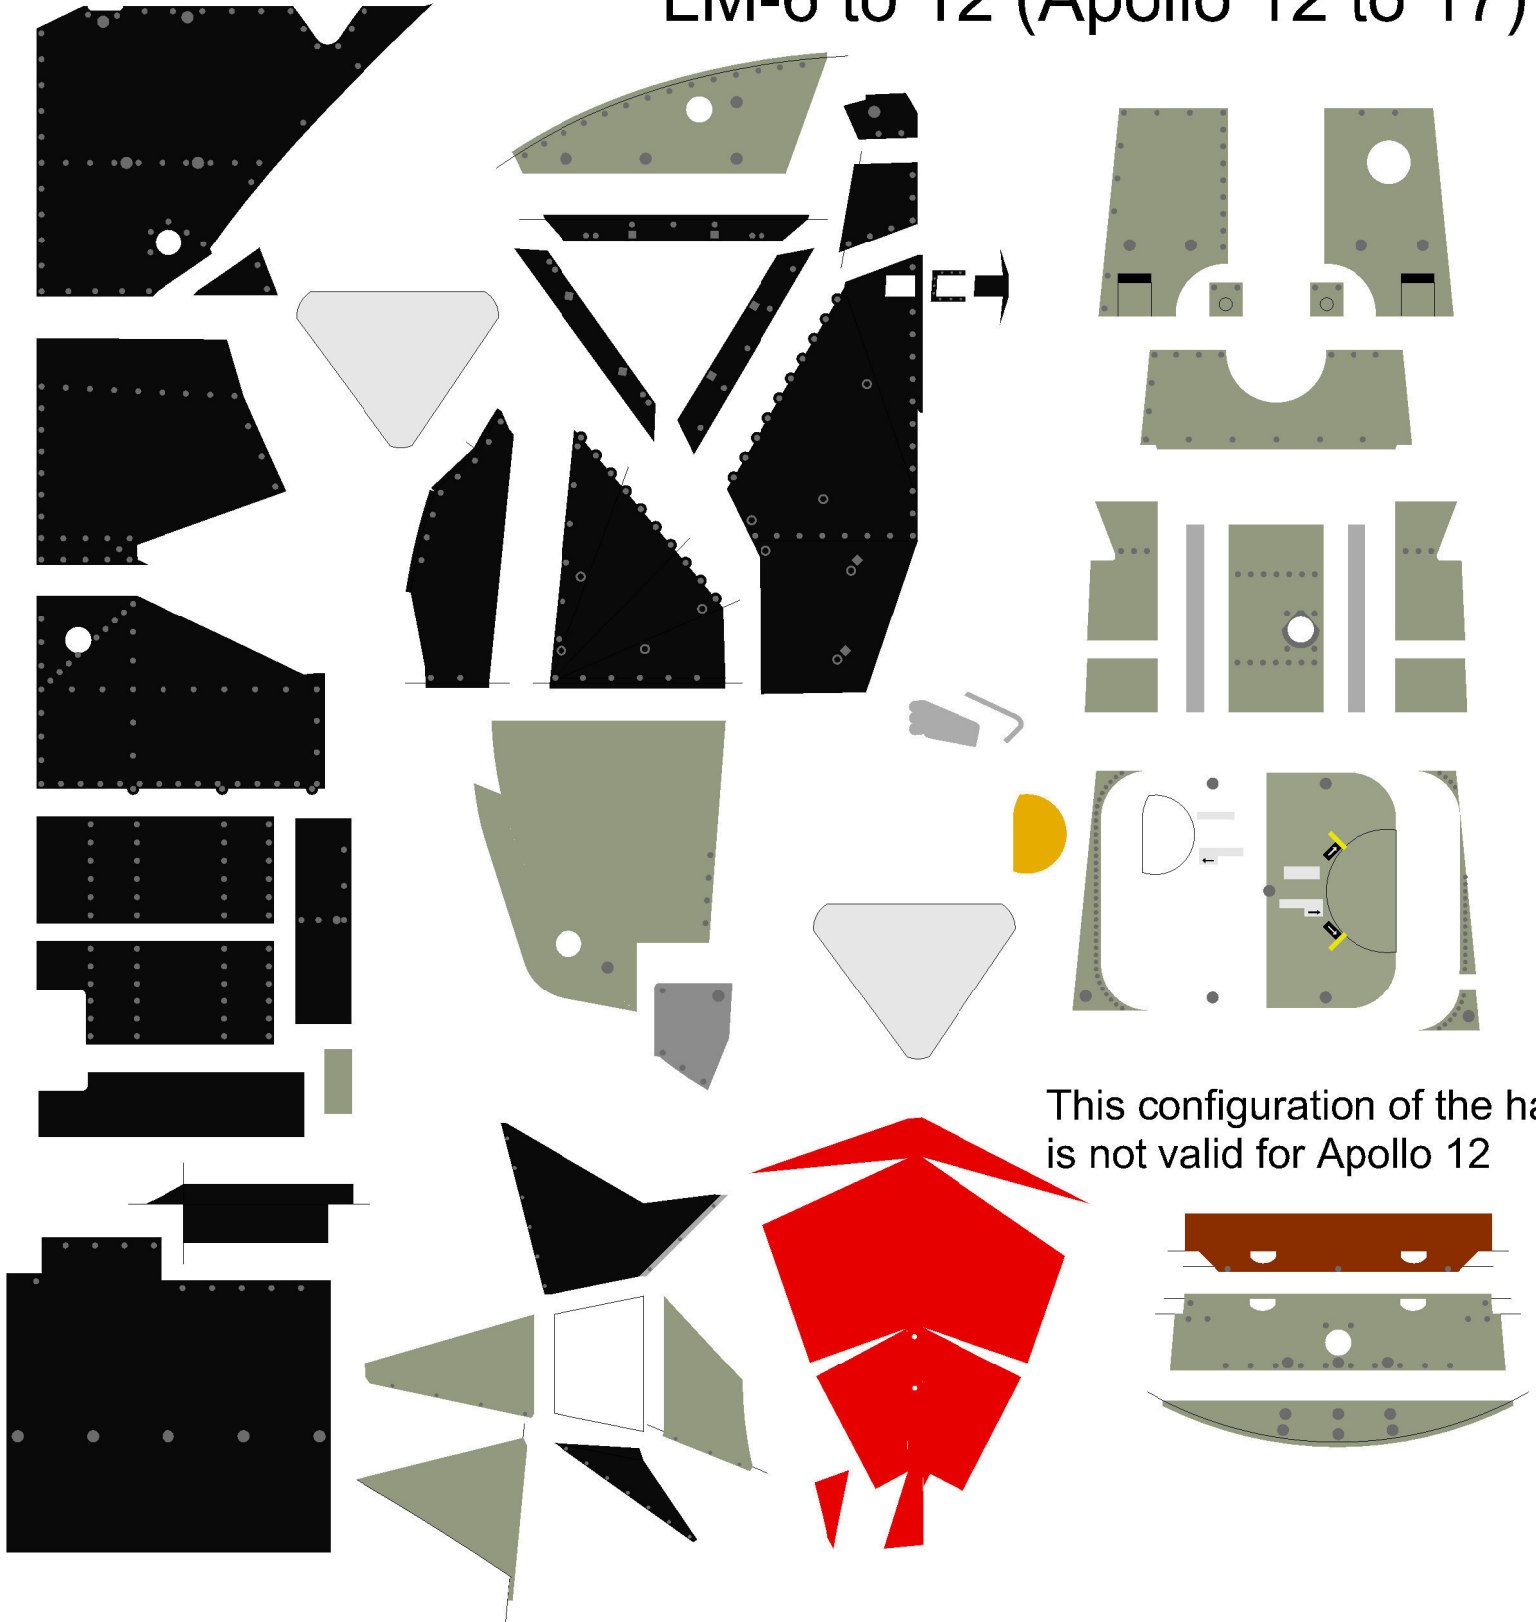

# LM-5 (Apollo 11) and the hatch for LM-6 (Apollo 12)

This configuration of the hatch is valid for Apollo 11 & 12

LM-6 to 12 (Apollo 12 to 17)

This configuration of the ha is not valid for Apollo 12

Only on Apollo 15 to 17

\*

138.72

Decal for the outside window

Decal for the inside window

Decal for the outside window

Decal for the inside window