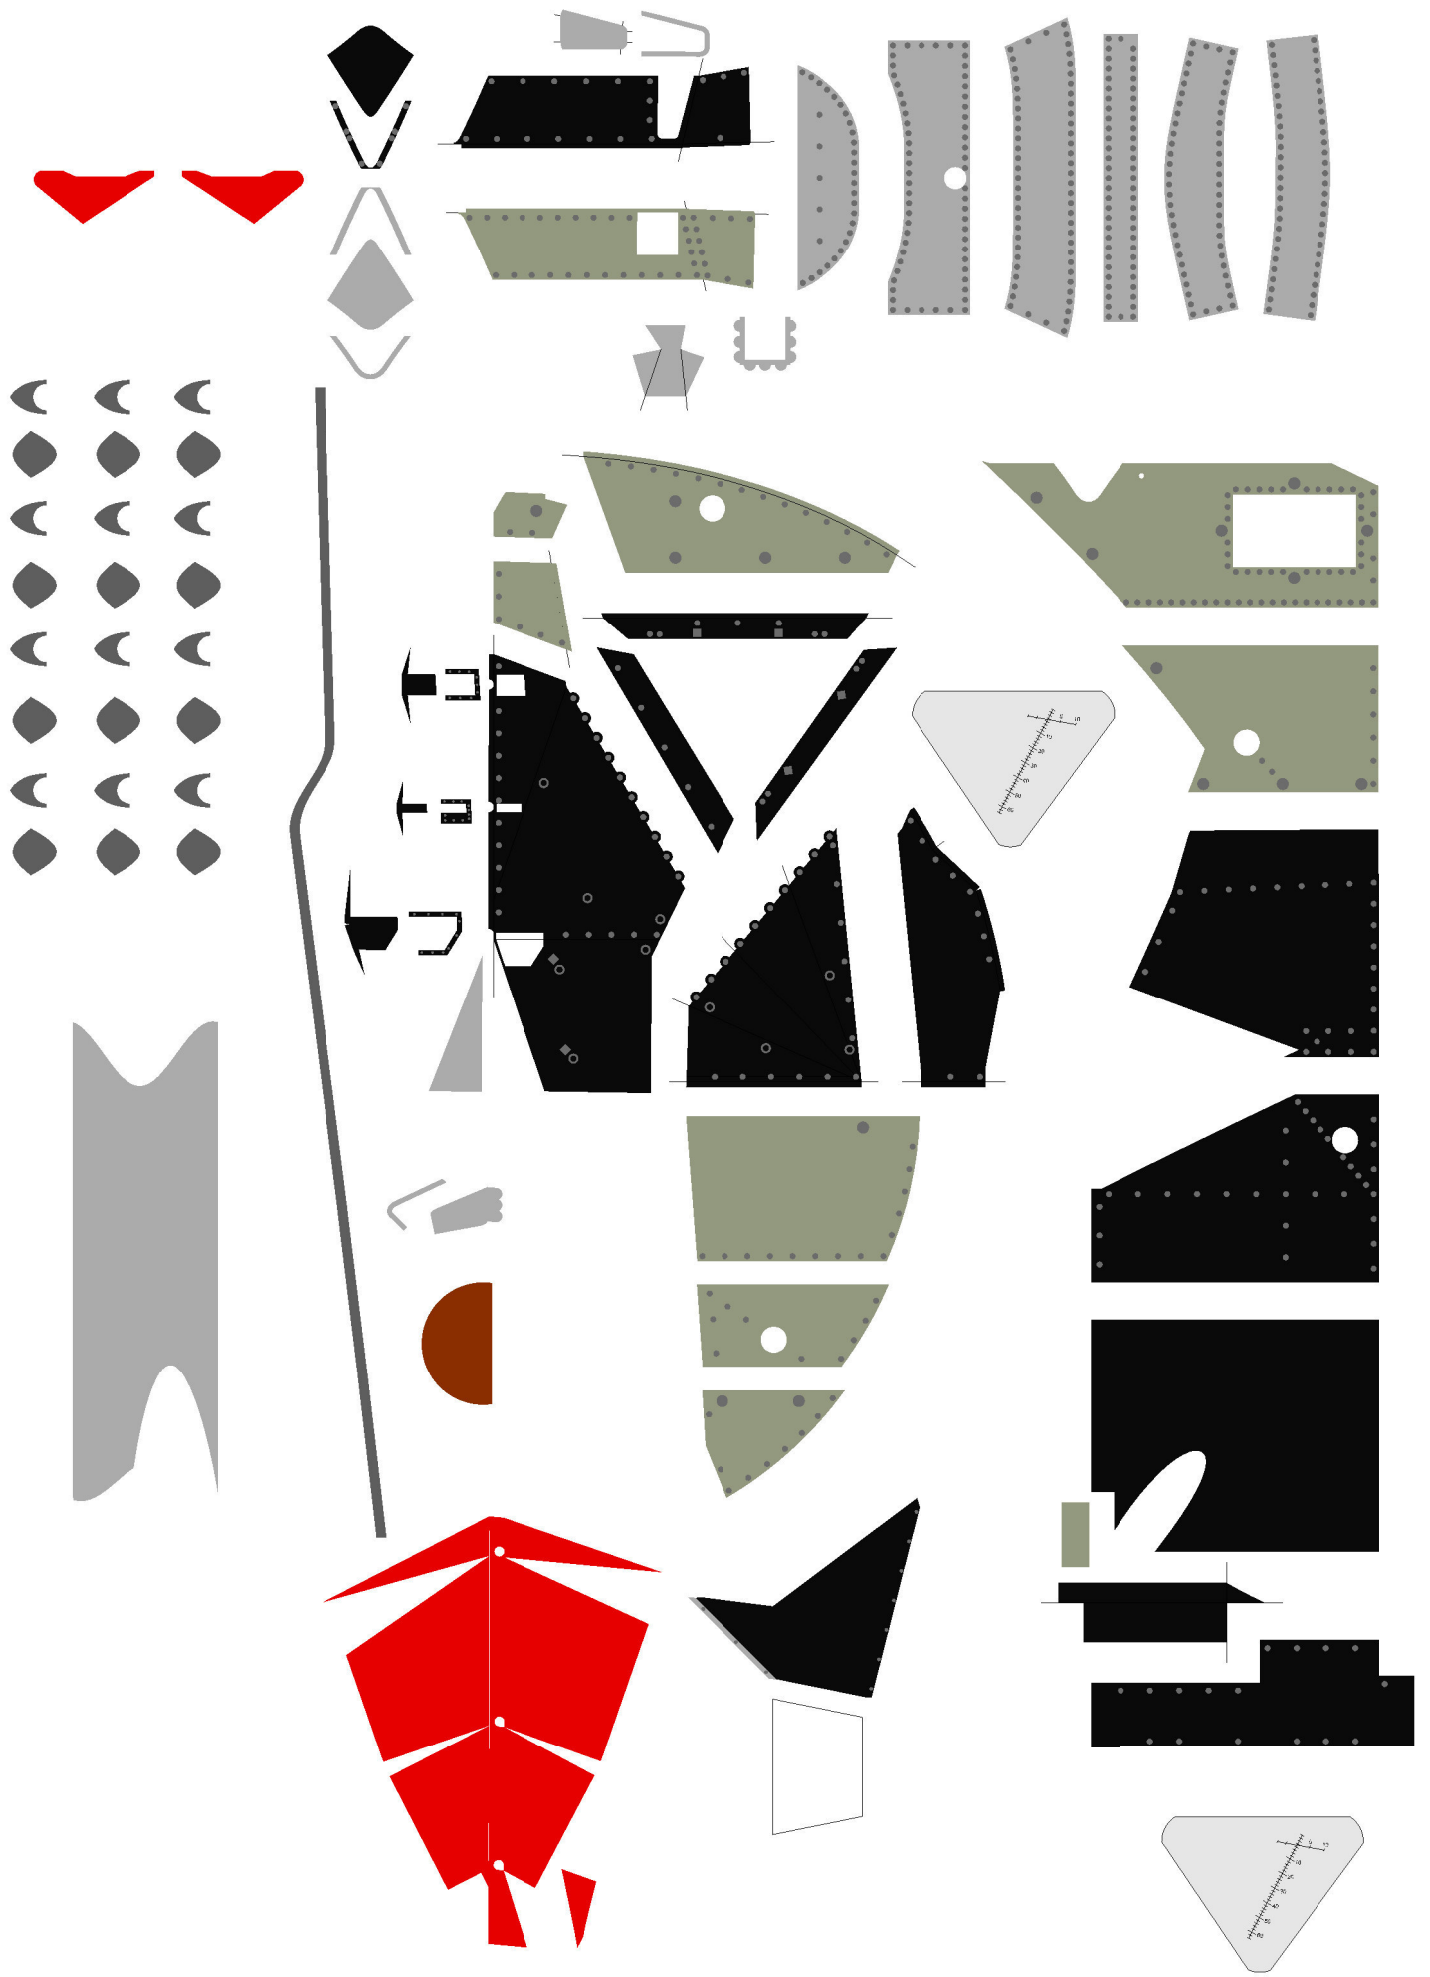

# LM-5 (Apollo 11) and the hatch for LM-6 (Apollo 12)

This configuration of the hatch is valid for Apollo 11 & 12

LM-6 to 12 (Apollo 12 to 17)

This configuration of the ha is not valid for Apollo 12

Only on Apollo 15 to 17

\*

138.72

Decal for the outside window

Decal for the inside window

Decal for the outside window

Decal for the inside window