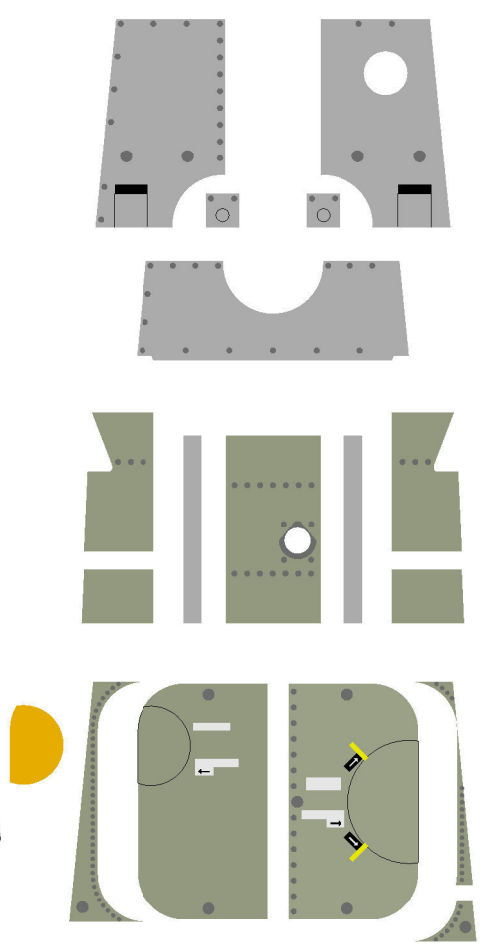

# LM-5 (Apollo 11) and the hatch for LM-6 (Apollo 12)

This configuration of the hatch is valid for Apollo 11 & 12

LM-6 to 12 (Apollo 12 to 17)

This configuration of the ha is not valid for Apollo 12

Only on Apollo 15 to 17

\*

138.72

Decal for the outside window

Decal for the inside window

Decal for the outside window

Decal for the inside window