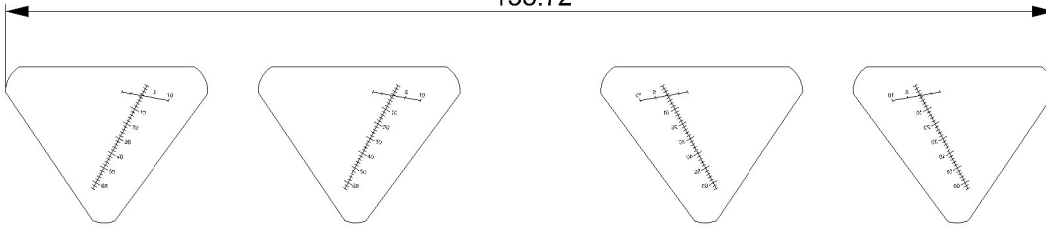

138.72

Decal for the outside window

Decal for the inside window

Decal for the outside window

Decal for the inside window