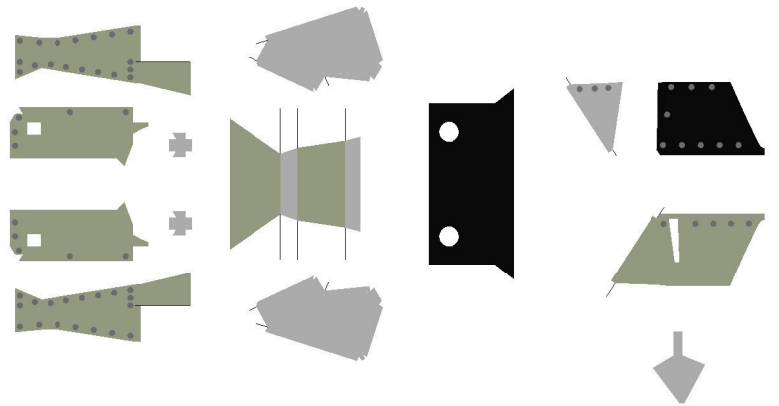

# LM-5 (Apollo 11) and the hatch for LM-6 (Apollo 12)

This configuration of the hatch is valid for Apollo 11 & 12

LM-6 to 12 (Apollo 12 to 17)

This configuration of the ha is not valid for Apollo 12

Only on Apollo 15 to 17