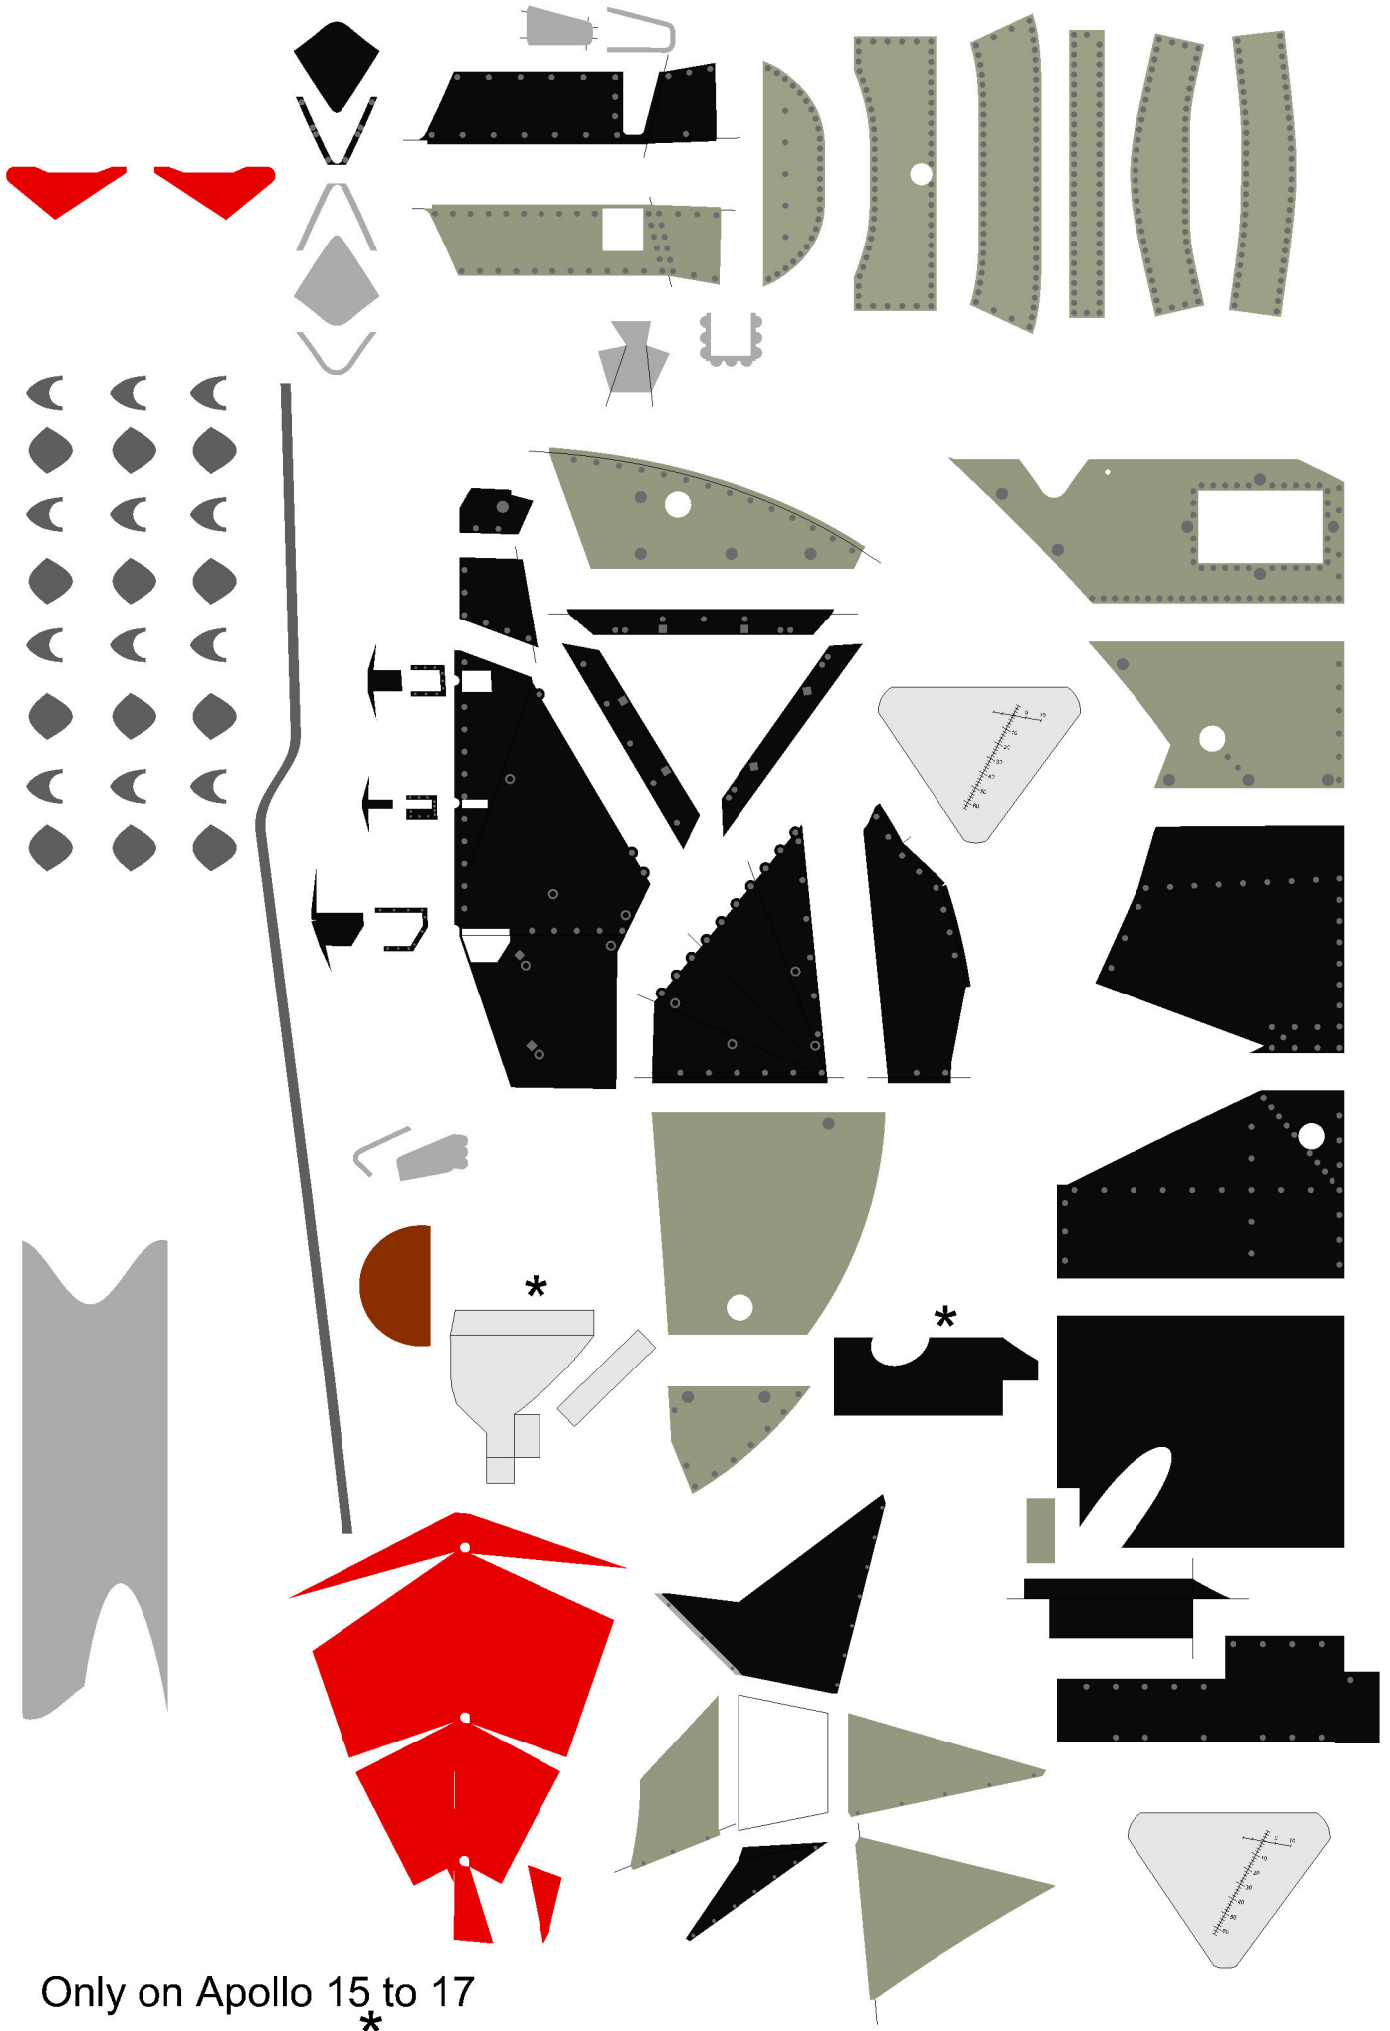

# LM-5 (Apollo 11) and the hatch for LM-6 (Apollo 12)

This configuration of the hatch is valid for Apollo 11 & 12

LM-6 to 12 (Apollo 12 to 17)

This configuration of the ha is not valid for Apollo 12

Only on Apollo 15 to 17

\*

138.72

Decal for the outside window

Decal for the inside window

Decal for the outside window

Decal for the inside window