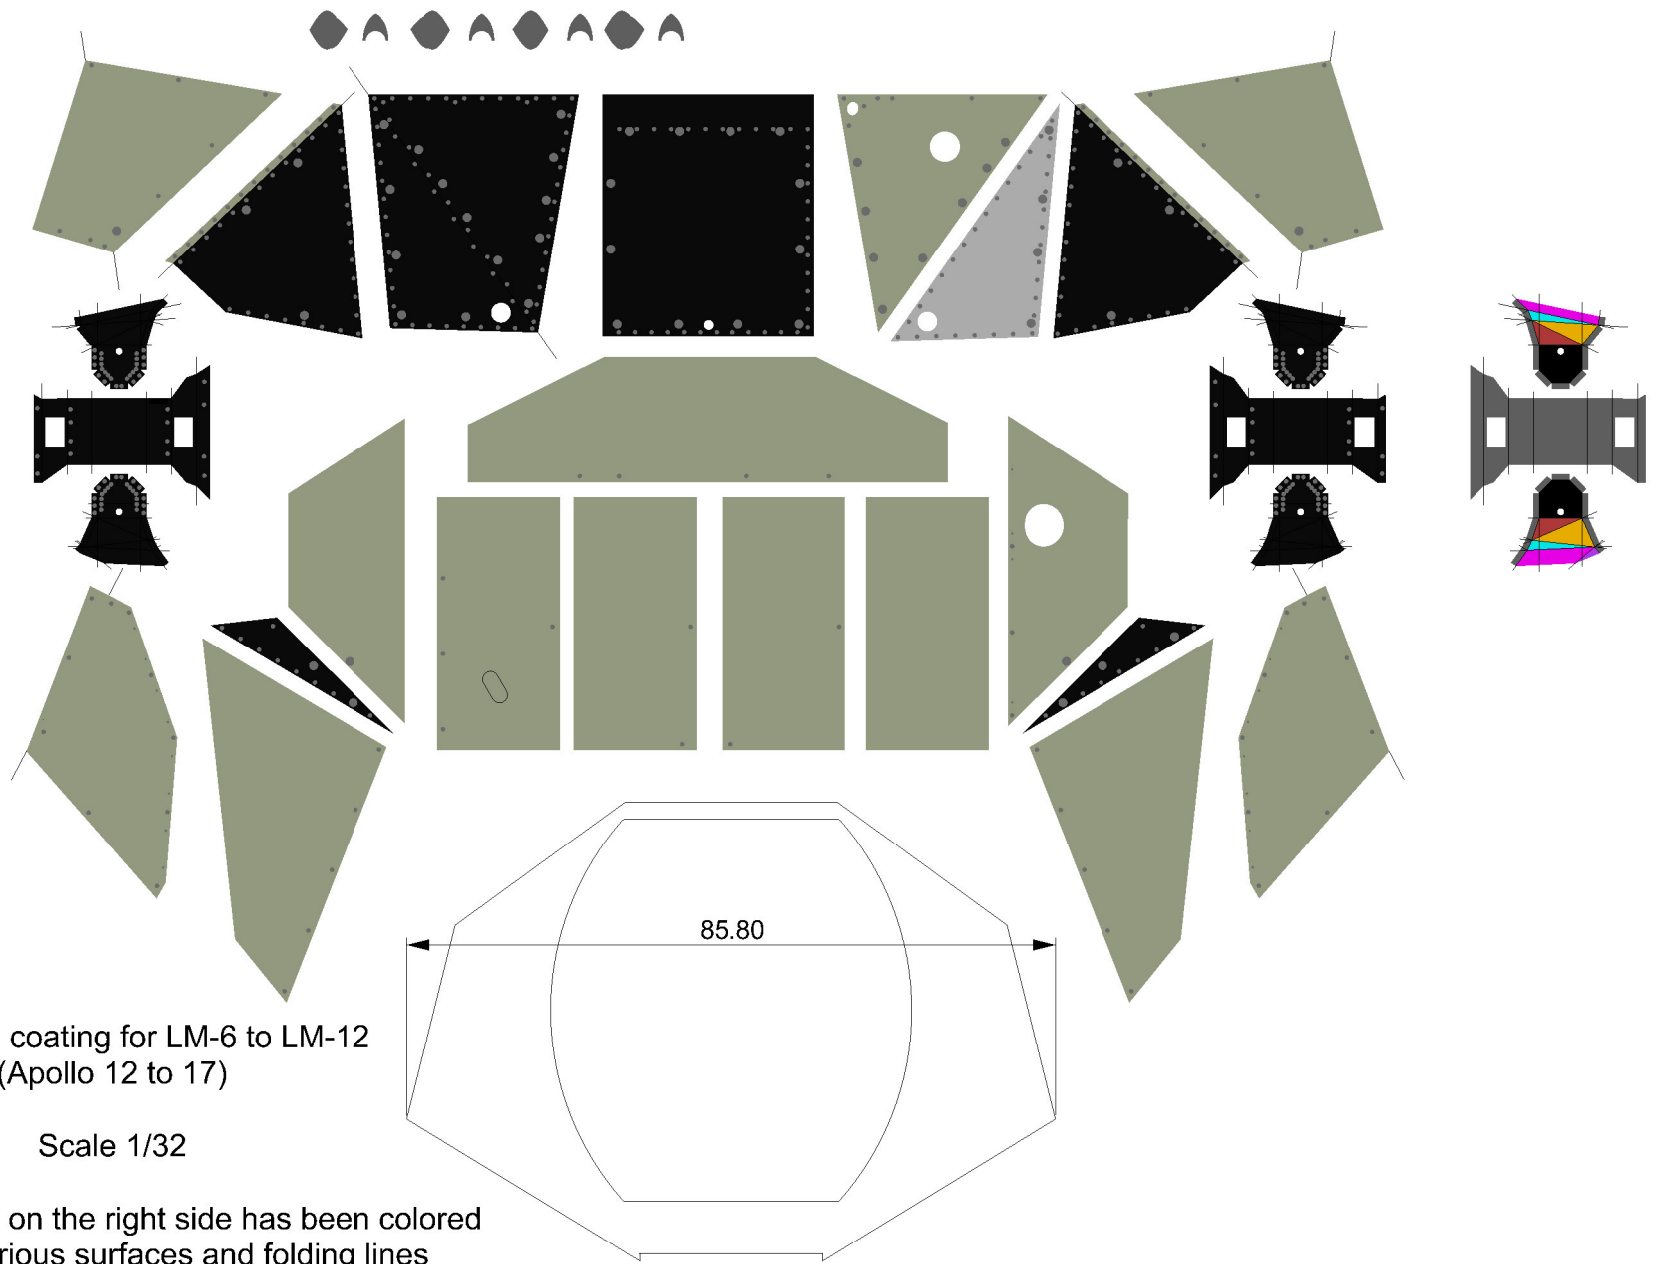

Aft section coating for LM-5
(Apollo 11)

Scale 1/32

85.80

Aft section coating for LM-6 to LM-12
(Apollo 12 to 17)

Scale 1/32

The RCS covering on the right side has been colored
to show the various surfaces and folding lines