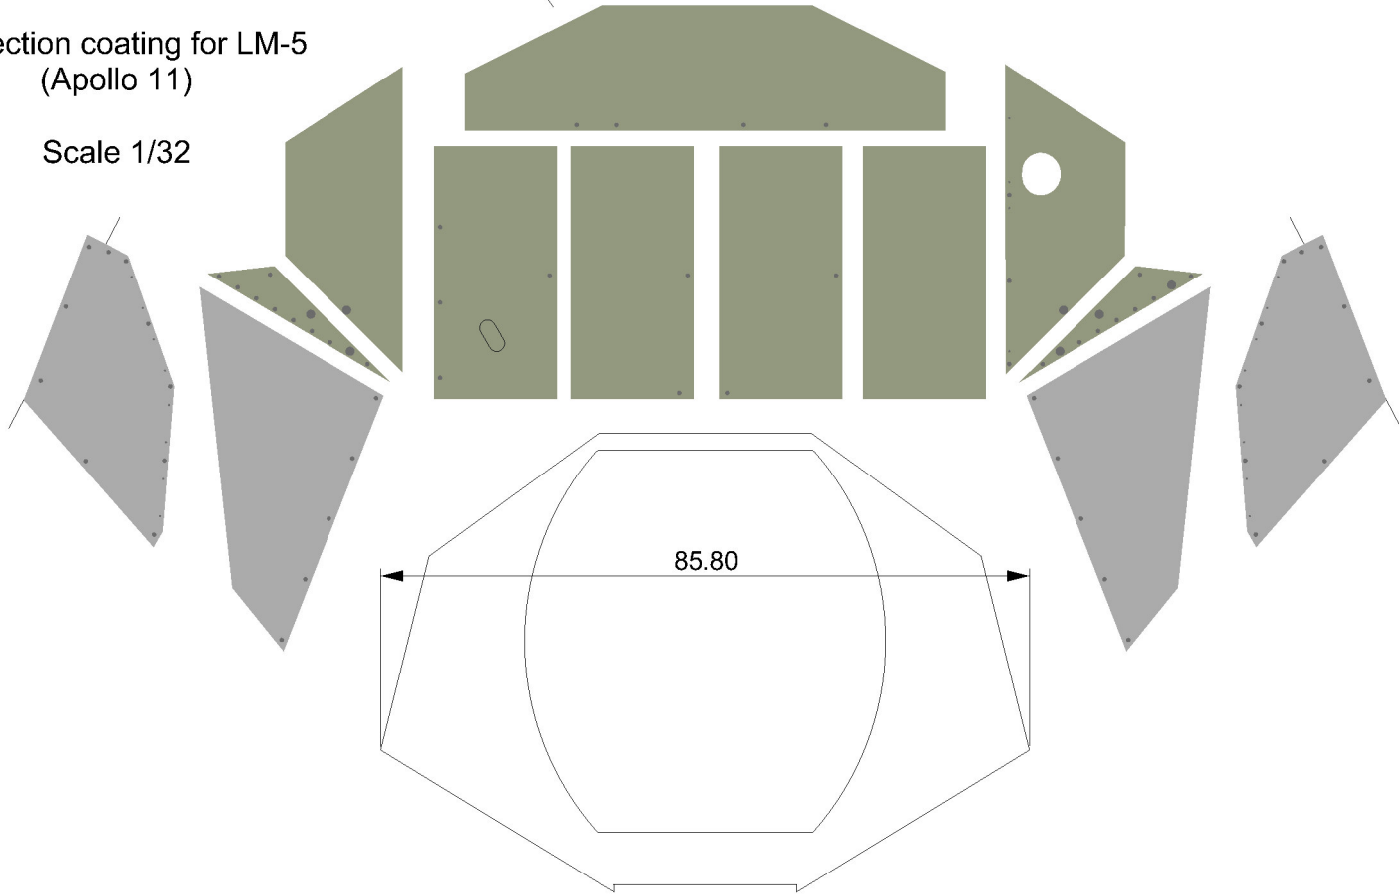

Aft section coating for LM-5
(Apollo 11)

Scale 1/32

85.80

Aft section coating for LM-6 to LM-12
(Apollo 12 to 17)

Scale 1/32

The RCS covering on the right side has been colored
to show the various surfaces and folding lines